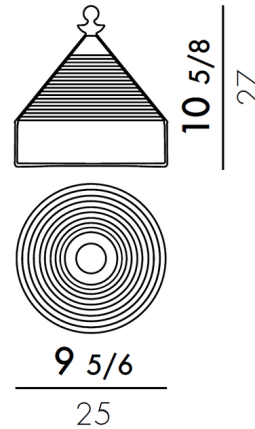

Description

The Trullo Storage Container, designed by Fabio Novembre, is a table container with a conical lid inspired by the houses of Alberobello in Apulia.

Specifications

COLOR Yellow
BODY FINISH Blue
WATTAGE N/A
DIMMER N/A
DIMENSIONS 9.8"W x 10.7"H x 9.8"D
BULB N/A
COUNTRY OF ORIGIN Italy

Shown in blue / yellow

CLICK TO VIEW PRODUCT

Notes: