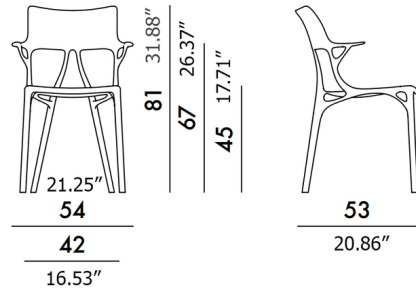

By Kartell

Description

The A.I. Chair from Kartell was crafted out of a commitment to sustainability being created 100% out of recycled material while keeping its aesthetic and structural requirements unaltered. The perfect blending of a seamless and generative design. Sold in packs of 2.

Shown in black

Specifications

COLOR	N/A
BODY FINISH	Black
WATTAGE	N/A
DIMMER	N/A
DIMENSIONS	21.25"W x 31.88"H x 20.86"D
BULB	N/A
COUNTRY OF ORIGIN	Italy

CLICK TO VIEW PRODUCT

Notes: