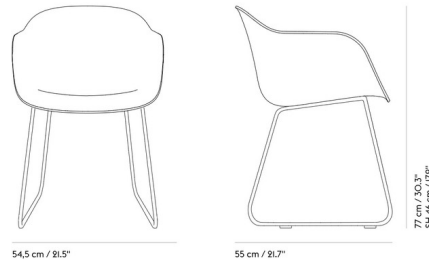

By Muuto

Description

The Fiber Armchair Sled Base is an innovative approach to an iconic look. Composed of a composite of plastic and wood fibers, this stunning shell armchair is designed with embracing curves that provide extensive comfort. Make a modern sentiment in your space with the Fiber Armchair. Available in Black, White or Grey. See more of the Fiber Family below!

Shown in black

Specifications

COLOR	N/A
BODY FINISH	Black
WATTAGE	N/A
DIMMER	N/A
DIMENSIONS	21.5"W x 30.3"H x 22"D
BULB	N/A
COUNTRY OF ORIGIN	Poland

CLICK TO VIEW PRODUCT

Notes: