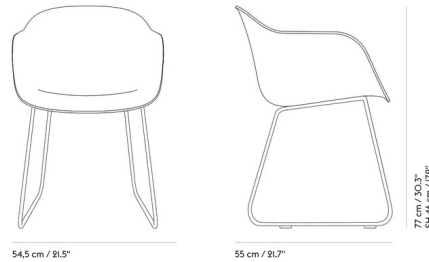

By Muuto

Description

The Fiber Armchair Sled Base is an innovative approach to an iconic look. Composed of a composite of plastic and wood fibers, this stunning shell armchair is designed with embracing curves that provide extensive comfort. Make a modern sentiment in your space with the Fiber Armchair. Available in Black, White or Grey. See more of the Fiber Family below!

Shown in black

Specifications

COLOR	N/A
BODY FINISH	Black
WATTAGE	N/A
DIMMER	N/A
DIMENSIONS	21.5"W x 30.3"H x 22"D
BULB	N/A
COUNTRY OF ORIGIN	Poland

CLICK TO VIEW PRODUCT

Notes: