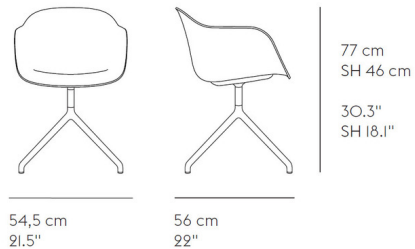

Lightology

lightology.com
866-954-4489
05-24-26

Project: _____

Company: _____

Location: _____ Fixture Type: _____

SPEC #: **MUU902635**

Approved On: _____ Approved By: _____

Fiber Armchair Swivel Base

By Muuto

Description

The Fiber Armchair is an innovative approach to an iconic look. Composed of composite of plastic and wood fibers, this stunning shell armchair is designed with embracing curves that provide extensive comfort. Make a modern sentiment in your space with the Fiber Armchair. NOTE: Some Color and Finish Options are no longer available.

Shown in black / black

Specifications

COLOR	Black
BODY FINISH	Black
WATTAGE	N/A
DIMMER	N/A
DIMENSIONS	21.5"W x 30.3"H x 22"D
BULB	N/A
COUNTRY OF ORIGIN	Poland

CLICK TO VIEW PRODUCT

Notes: