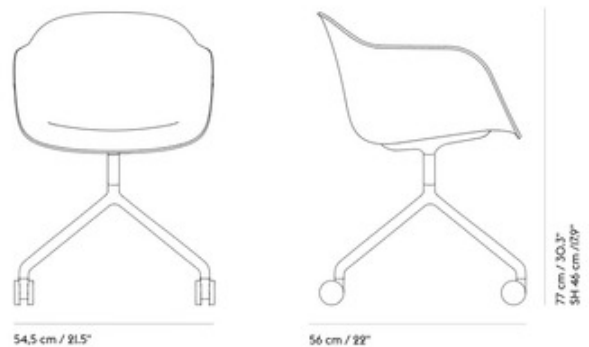

BRAND

Muuto

DESCRIPTION

The Fiber Armchair Swivel Base With Castors is an innovate approach to an iconic look. Composed of composite of plastic and wood fibers, this stunning shell armchair is designed with embracing curves that provide extensive comfort. Make a modern sentiment in your space with the Fiber Armchair. Available in Black, Grey, or Black with Polished Aluminium base. See more of the Fiber Family below!

Shown in: Gray

SHADE COLOR	N/A
BODY FINISH	Gray
LAMP	N/A
WATTAGE	N/A
DIMMER	N/A
DIMENSIONS	21.5"W x 30.3"H x 22"D

ITEM NUMBER	MUU902642
--------------------	-----------

COMPANY	PROJECT	FIXTURE TYPE	APPROVED BY	DATE