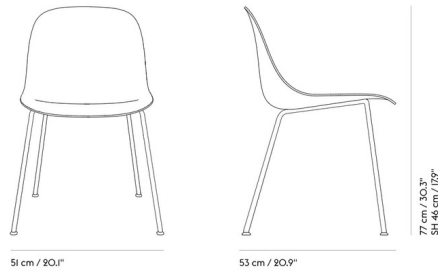

Lightology

lightology.com
866-954-4489
07-11-26

Project: _____

Company: _____

Location: _____ Fixture Type: _____

SPEC #: **MUU902653**

Approved On: _____ Approved By: _____

Fiber Side Chair Tube Base

By Muuto

Description

The Fiber Side Chair Tube Base is an innovative approach to an iconic look. Composed of a composite of plastic and wood fibers, this stunning shell armchair is designed with embracing curves that provide extensive comfort. Make a modern sentiment in your space with Fiber.

Shown in black / black

Specifications

COLOR	Black
BODY FINISH	Black
WATTAGE	N/A
DIMMER	N/A
DIMENSIONS	20.1"W x 30.3"H x 20.9"D
BULB	N/A
COUNTRY OF ORIGIN	Poland

CLICK TO VIEW PRODUCT

Notes: