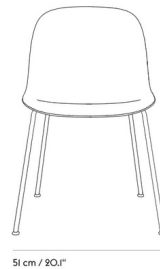

Lightology

lightology.com
866-954-4489
04-21-26

Project: _____

Company: _____

Location: _____ Fixture Type: _____

SPEC #: **MUU902659**

Approved On: _____ Approved By: _____

Fiber Side Chair Tube Base

By Muuto

Description

The Fiber Side Chair Tube Base is an innovative approach to an iconic look. Composed of a composite of plastic and wood fibers, this stunning shell armchair is designed with embracing curves that provide extensive comfort. Make a modern sentiment in your space with Fiber.

Shown in black / cognac leather

77 cm / 30.3"
54 cm / 21.3"

Specifications

COLOR	Cognac Leather
BODY FINISH	Black
WATTAGE	N/A
DIMMER	N/A
DIMENSIONS	20.1"W x 30.3"H x 20.9"D
BULB	N/A
COUNTRY OF ORIGIN	Poland