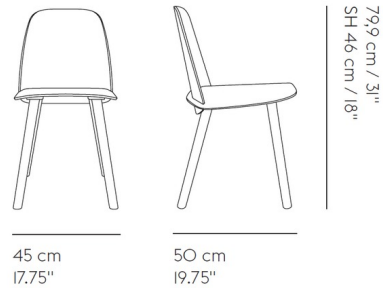

By Muuto

Description

The Nerd Chair seamlessly integrates the back and seat for a comfortable and pleasing aesthetic. With its unique classic Scandinavian feel condensed into a design, the Nerd Chair won the Muuto Talent Award in 2011. Rendered in wood and available in a variety of finishes. Plastic glides included.

Shown in green

Specifications

COLOR	N/A
BODY FINISH	Green
WATTAGE	N/A
DIMMER	N/A
DIMENSIONS	17.75"W x 31.102"H x 19.75"D
BULB	N/A
COUNTRY OF ORIGIN	Latvia

Technical Information

PRODUCT DIMENSIONS	Seat Height: 18.5"
--------------------	--------------------