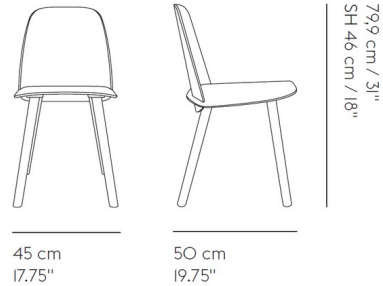

### Specifications

COLOR	N/A
BODY FINISH	Green
WATTAGE	N/A
DIMMER	N/A
DIMENSIONS	17.75"W x 31.102"H x 19.75"D
BULB	N/A
COUNTRY OF ORIGIN	Latvia

### Technical Information

PRODUCT DIMENSIONS	Seat Height: 18.5"
--------------------	--------------------

CLICK TO VIEW PRODUCT

Notes: