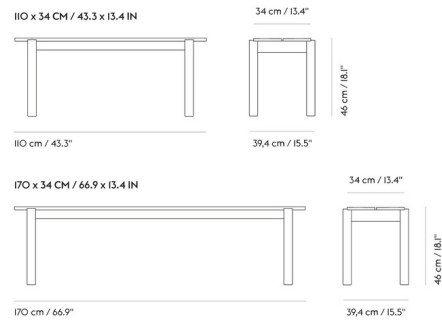

By Muuto

Description

The Linear Wood Bench is visually clean with subtle detailing and simple expression. This bench brings a simple and elegant perspective to table seating with its modern form. Pair this wonderful bench with the Linear Wood Table.

Shown in oak

Specifications

COLOR	N/A
BODY FINISH	Oak
WATTAGE	N/A
DIMMER	N/A
DIMENSIONS	43.3"L x 13.4"W x 18.1"H
BULB	N/A
COUNTRY OF ORIGIN	Latvia

CLICK TO VIEW PRODUCT

Notes: