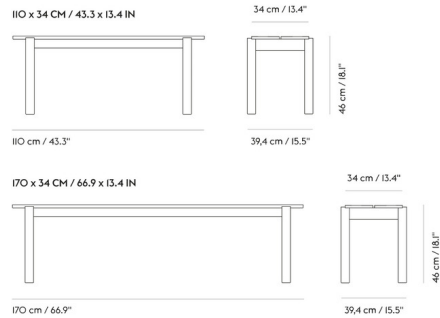

### Description

The Linear Wood Bench is visually clean with subtle detailing and simple expression. This bench brings a simple and elegant perspective to table seating with its modern form. Pair this wonderful bench with the Linear Wood Table.

### Specifications

COLOR	N/A
BODY FINISH	Oak
WATTAGE	N/A
DIMMER	N/A
DIMENSIONS	43.3"L x 13.4"W x 18.1"H
BULB	N/A
COUNTRY OF ORIGIN	Latvia

CLICK TO VIEW PRODUCT

Notes: