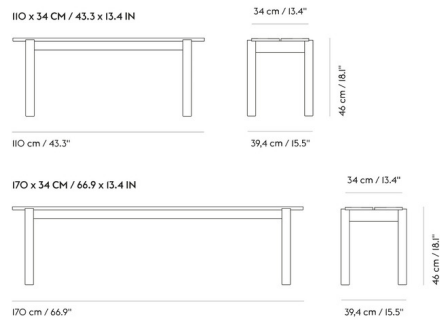

By Muuto

Description

The Linear Wood Bench is visually clean with subtle detailing and simple expression. This bench brings a simple and elegant perspective to table seating with its modern form. Pair this wonderful bench with the Linear Wood Table.

Shown in oak

Specifications

COLOR	N/A
BODY FINISH	Oak
WATTAGE	N/A
DIMMER	N/A
DIMENSIONS	43.3"L x 13.4"W x 18.1"H
BULB	N/A
COUNTRY OF ORIGIN	Latvia

CLICK TO VIEW PRODUCT

Notes: