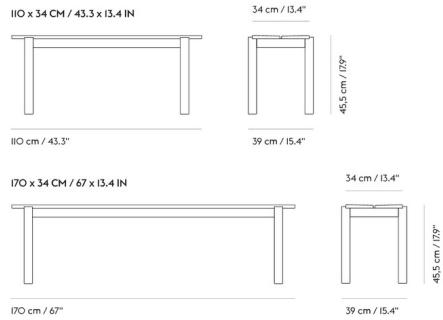

By Muuto

Description

The Linear Steel Bench is visually clean with subtle detailing and simple expression. This bench brings a simple and elegant perspective to table seating with its modern form. Pair this wonderful bench with the Linear Steel Table.

Shown in black

Specifications

COLOR	N/A
BODY FINISH	Black
WATTAGE	N/A
DIMMER	N/A
DIMENSIONS	43.307"W x 17.913"H x 15.354"D
BULB	N/A
COUNTRY OF ORIGIN	Sweden

CLICK TO VIEW PRODUCT

Notes: