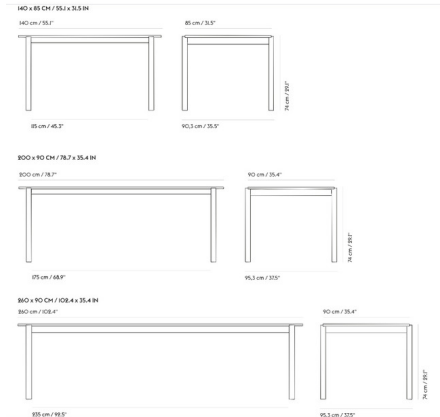

Lightology

lightology.com
866-954-4489
06-01-26

Project: _____

Company: _____

Location: _____ Fixture Type: _____

SPEC #: **MUU902801**

Approved On: _____ Approved By: _____

Linear Wood Table By Muuto

Description

The Linear Wood Table is visually clean with subtle detailing and simple expression. This table brings a simple and elegant perspective to table seating with its modern form. Pair this wonderful table with the Linear Wood Bench. Available in three sizes.

Shown in oak

Specifications

COLOR	N/A
BODY FINISH	Oak
WATTAGE	N/A
DIMMER	N/A
DIMENSIONS	55.1"L x 31.5"W x 29.1"H
BULB	N/A
COUNTRY OF ORIGIN	Latvia

CLICK TO VIEW PRODUCT

Notes: