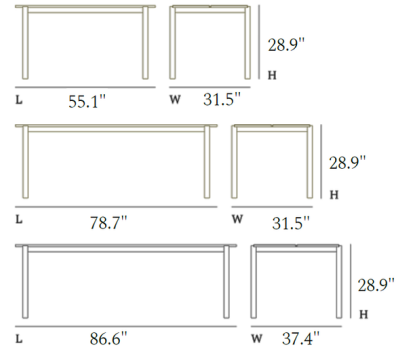

Lightology

lightology.com
866-954-4489
07-09-26

Project: _____

Company: _____

Location: _____ Fixture Type: _____

SPEC #: **MUU902804**

Approved On: _____ Approved By: _____

Linear Steel Table By Muuto

Description

The Linear Steel Table is visually clean with subtle detailing and simple expression. This table brings a simple and elegant perspective to table seating with its modern form. Pair this wonderful table with the Linear Steel Bench. Note: The Black finish is only available in 55.1 and 78.7 inch sizes. The White finish is only available in 78.7 inch size.

Shown in black

Specifications

COLOR	N/A
BODY FINISH	Black
WATTAGE	N/A
DIMMER	N/A
DIMENSIONS	55.118"W x 28.937"H x 31.5"D
BULB	N/A
COUNTRY OF ORIGIN	Sweden

CLICK TO VIEW PRODUCT

Notes: