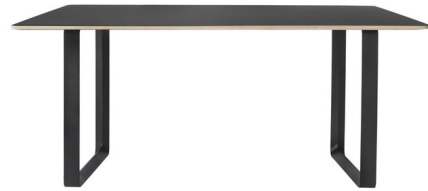

Lightology

lightology.com
866-954-4489
04-24-26

Project: _____

Company: _____

Location: _____ Fixture Type: _____

SPEC #: **MUU902817**

Approved On: _____ Approved By: _____

70/70 Dining Table

By Muuto

Description

The 70/70 Dining Table brings modern expression into your space with its simple expression and subtle details. It is ideal for the dining area, home office, workplace or hospitality area.

Shown in black / black linoleum

Specifications

COLOR	Black Linoleum
BODY FINISH	Black
WATTAGE	N/A
DIMMER	N/A
DIMENSIONS	67"W x 28.75"H x 33.5"D
BULB	N/A
COUNTRY OF ORIGIN	Denmark

CLICK TO VIEW PRODUCT

Notes: