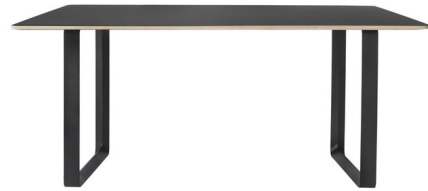

Lightology

lightology.com
866-954-4489
07-07-26

Project: _____

Company: _____

Location: _____ Fixture Type: _____

SPEC #: **MUU902817**

Approved On: _____ Approved By: _____

70/70 Dining Table

By Muuto

Description

The 70/70 Dining Table brings modern expression into your space with its simple expression and subtle details. It is ideal for the dining area, home office, workplace or hospitality area.

Shown in black / black linoleum

Specifications

COLOR	Black Linoleum
BODY FINISH	Black
WATTAGE	N/A
DIMMER	N/A
DIMENSIONS	67"W x 28.75"H x 33.5"D
BULB	N/A
COUNTRY OF ORIGIN	Denmark

CLICK TO VIEW PRODUCT

Notes: