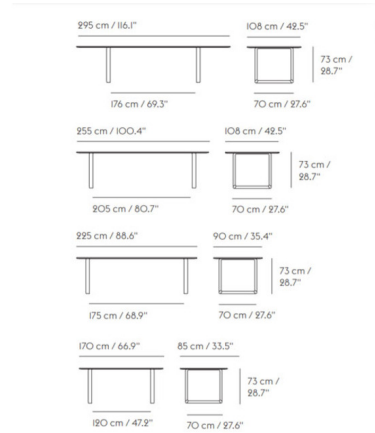

By Muuto

Description

The 70/70 Dining Table brings modern expression into your space with its simple expression and subtle details. It is ideal for the dining area, home office, workplace or hospitality area.

Shown in black / black linoleum

Specifications

COLOR	Black Linoleum
BODY FINISH	Black
WATTAGE	N/A
DIMMER	N/A
DIMENSIONS	67"W x 28.75"H x 33.5"D
BULB	N/A
COUNTRY OF ORIGIN	Denmark

CLICK TO VIEW PRODUCT

Notes: