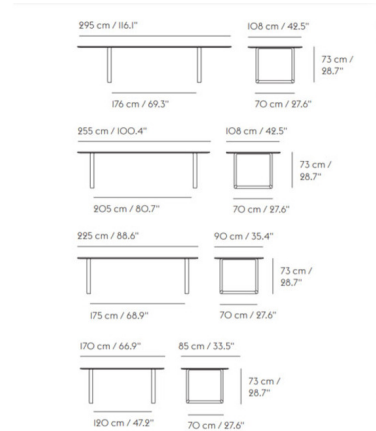

By Muuto

Description

The 70/70 Dining Table brings modern expression into your space with its simple expression and subtle details. It is ideal for the dining area, home office, workplace or hospitality area.

Shown in black / black linoleum

Specifications

COLOR	Black Linoleum
BODY FINISH	Black
WATTAGE	N/A
DIMMER	N/A
DIMENSIONS	67"W x 28.75"H x 33.5"D
BULB	N/A
COUNTRY OF ORIGIN	Denmark

CLICK TO VIEW PRODUCT

Notes: