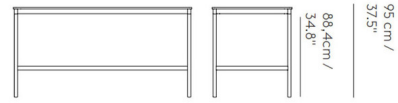

By Muuto

Description

The Base Table references the heritage of Scandinavian design through its simple frame and subtle details. With its design harking back to the essence of a table, the Base Table comes with either a veneer edge for a touch of Scandinavian materiality or an edge in ABS for a monochrome appearance. Use Base in any workplace, educational institution, or hospitality space for notes of Scandinavian simplicity. Available in two widths, Base is a highly versatile piece that can suit any need and space.

Shown in black / white and plywood

190 cm /
74.75"

85 cm /
33.5"

88.4 cm /
34.8"

95 cm /
37.5"

Edge to leg distance: 1 cm / 0.4"

190 cm /
74.75"

50 cm /
19.75"

95 cm /
37.5"

Specifications

COLOR White and Plywood
BODY FINISH Black
WATTAGE N/A
DIMMER N/A
DIMENSIONS 74.75"L x 19.75"W x 37.5"H
BULB N/A
COUNTRY OF ORIGIN Denmark

CLICK TO VIEW PRODUCT

Notes: