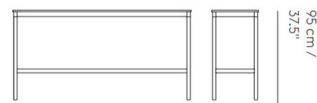

By Muuto

Description

The Base Table references the heritage of Scandinavian design through its simple frame and subtle details. With its design harking back to the essence of a table, the Base Table comes with either a veneer edge for a touch of Scandinavian materiality or an edge in ABS for a monochrome appearance. Use Base in any workplace, educational institution, or hospitality space for notes of Scandinavian simplicity. Available in two widths, Base is a highly versatile piece that can suit any need and space.

Shown in black / white and plywood

190 cm /
74.75"

85 cm /
33.5"

88.4 cm /
34.8\"/>

95 cm /
37.5\"/>

Edge to leg distance: 1 cm / 0.4"

190 cm /
74.75"

50 cm /
19.75\"/>

95 cm /
37.5\"/>

Specifications

COLOR	White and Plywood
BODY FINISH	Black
WATTAGE	N/A
DIMMER	N/A
DIMENSIONS	74.75"L x 19.75"W x 37.5"H
BULB	N/A
COUNTRY OF ORIGIN	Denmark

CLICK TO VIEW PRODUCT

Notes: