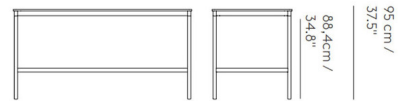

By Muuto

Description

The Base Table references the heritage of Scandinavian design through its simple frame and subtle details. With its design harking back to the essence of a table, the Base Table comes with either a veneer edge for a touch of Scandinavian materiality or an edge in ABS for a monochrome appearance. Use Base in any workplace, educational institution, or hospitality space for notes of Scandinavian simplicity. Available in two widths, Base is a highly versatile piece that can suit any need and space.

Shown in black / white and plywood

190 cm /
74.75"

85 cm /
33.5"

88.4 cm /
34.8\"/>

95 cm /
37.5\"/>

Edge to leg distance: 1 cm / 0.4"

190 cm /
74.75"

50 cm /
19.75\"/>

95 cm /
37.5\"/>

Specifications

COLOR	White and Plywood
BODY FINISH	Black
WATTAGE	N/A
DIMMER	N/A
DIMENSIONS	74.75"L x 19.75"W x 37.5"H
BULB	N/A
COUNTRY OF ORIGIN	Denmark

CLICK TO VIEW PRODUCT

Notes: