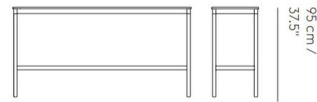

By Muuto

Description

The Base Table references the heritage of Scandinavian design through its simple frame and subtle details. With its design harking back to the essence of a table, the Base Table comes with either a veneer edge for a touch of Scandinavian materiality or an edge in ABS for a monochrome appearance. Use Base in any workplace, educational institution, or hospitality space for notes of Scandinavian simplicity. Available in two widths, Base is a highly versatile piece that can suit any need and space.

Shown in black / white and plywood

190 cm /
74.75"

85 cm /
33.5"

88.4 cm /
34.8"

95 cm /
37.5"

Edge to leg distance: 1 cm / 0.4"

190 cm /
74.75"

50 cm /
19.75"

95 cm /
37.5"

Specifications

COLOR White and Plywood
BODY FINISH Black
WATTAGE N/A
DIMMER N/A
DIMENSIONS 74.75"L x 19.75"W x 37.5"H
BULB N/A
COUNTRY OF ORIGIN Denmark

CLICK TO VIEW PRODUCT

Notes: