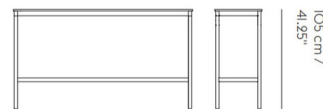

### Description

The Base High Table references the heritage of Scandinavian design through its simple frame and subtle details. With its design harking back to the essence of a table, the Base Table comes with either a veneer edge for a touch of Scandinavian materiality or an edge in ABS for a monochrome appearance. Use Base in any workplace, educational institution, or hospitality space for notes of Scandinavian simplicity. Available in two widths, Base is a highly versatile piece that can suit any need and space.

Shown in black / black and plywood

190 cm / 74.75"      85 cm / 33.5"

Edge to leg distance: 1 cm / 0.4"

190 cm / 74.75"      50 cm / 19.75"

### Specifications

COLOR	Black and Plywood
BODY FINISH	Black
WATTAGE	N/A
DIMMER	N/A
DIMENSIONS	74.75"L x 19.75"W x 41.25"H
BULB	N/A
COUNTRY OF ORIGIN	Denmark

CLICK TO VIEW PRODUCT

Notes: