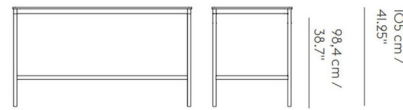

## Base High Table

By Muuto

### Description

The Base High Table references the heritage of Scandinavian design through its simple frame and subtle details. With its design harking back to the essence of a table, the Base Table comes with either a veneer edge for a touch of Scandinavian materiality or an edge in ABS for a monochrome appearance. Use Base in any workplace, educational institution, or hospitality space for notes of Scandinavian simplicity. Available in two widths, Base is a highly versatile piece that can suit any need and space.

Shown in black / black and plywood

190 cm / 74.75"      85 cm / 33.5"

Edge to leg distance: 1 cm / 0.4"

190 cm / 74.75"      50 cm / 19.75"

### Specifications

COLOR	Black and Plywood
BODY FINISH	Black
WATTAGE	N/A
DIMMER	N/A
DIMENSIONS	74.75"L x 19.75"W x 41.25"H
BULB	N/A
COUNTRY OF ORIGIN	Denmark

CLICK TO VIEW PRODUCT

Notes: