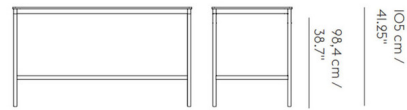

By Muuto

Description

The Base High Table references the heritage of Scandinavian design through its simple frame and subtle details. With its design harking back to the essence of a table, the Base Table comes with either a veneer edge for a touch of Scandinavian materiality or an edge in ABS for a monochrome appearance. Use Base in any workplace, educational institution, or hospitality space for notes of Scandinavian simplicity. Available in two widths, Base is a highly versatile piece that can suit any need and space.

Shown in black / black and plywood

190 cm / 74.75" 85 cm / 33.5"

Edge to leg distance: 1 cm / 0.4"

190 cm / 74.75" 50 cm / 19.75"

Specifications

COLOR	Black and Plywood
BODY FINISH	Black
WATTAGE	N/A
DIMMER	N/A
DIMENSIONS	74.75"L x 19.75"W x 41.25"H
BULB	N/A
COUNTRY OF ORIGIN	Denmark