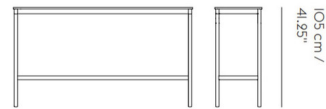

By Muuto

Description

The Base High Table references the heritage of Scandinavian design through its simple frame and subtle details. With its design harking back to the essence of a table, the Base Table comes with either a veneer edge for a touch of Scandinavian materiality or an edge in ABS for a monochrome appearance. Use Base in any workplace, educational institution, or hospitality space for notes of Scandinavian simplicity. Available in two widths, Base is a highly versatile piece that can suit any need and space.

Shown in black / black and plywood

190 cm / 74.75" 85 cm / 33.5"

Edge to leg distance: 1 cm / 0.4"

190 cm / 74.75" 50 cm / 19.75"

Specifications

COLOR	Black and Plywood
BODY FINISH	Black
WATTAGE	N/A
DIMMER	N/A
DIMENSIONS	74.75"L x 19.75"W x 41.25"H
BULB	N/A
COUNTRY OF ORIGIN	Denmark