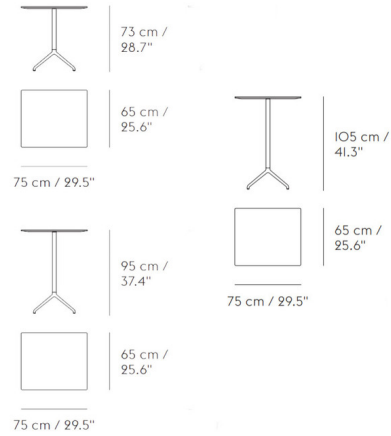

By Muuto

Description

The Still Cafe Square Table simple silhouette is complemented by the angled edges of its table top. Constructed of MDF with a nanolaminate finish and legs made of die-cast aluminum, the Still is perfect for any kitchen area, cafe, restaurant or bar. Available in various heights and finishes.

Shown in white

Specifications

COLOR	N/A
BODY FINISH	White
WATTAGE	N/A
DIMMER	N/A
DIMENSIONS	29.5"W x 28.7"H x 25.6"D
BULB	N/A
COUNTRY OF ORIGIN	Denmark

CLICK TO VIEW PRODUCT

Notes: