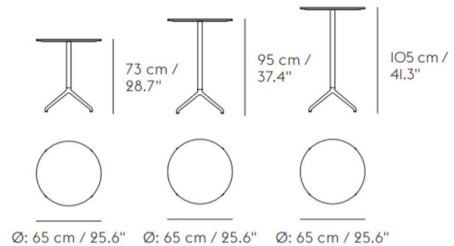

By Muuto

Description

The Still Cafe Round Table simple silhouette is complemented by the angled edges of its table top. Constructed of MDF with a nanolaminate finish and legs made of die-cast aluminum, the Still is perfect for any kitchen area, cafe, restaurant or bar. Available in various heights and finishes.

Shown in black

Specifications

COLOR	N/A
BODY FINISH	Black
WATTAGE	N/A
DIMMER	N/A
DIMENSIONS	29.5"W x 28.7"H x 29.5"D
BULB	N/A
COUNTRY OF ORIGIN	Denmark

CLICK TO VIEW PRODUCT

Notes: