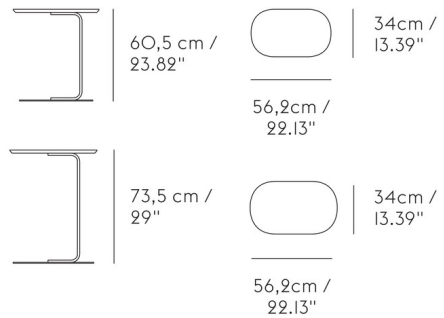

By Muuto

Description

The Relate Side Table is designed to pull up perfectly next to a sofa or to use as a small desk. Made with wood and powder-coated steel, the Relate is easy to clean. Create a modern expression by placing one of these elegant side tables into your home.

Shown in blue grey

Specifications

COLOR	N/A
BODY FINISH	Blue Grey
WATTAGE	N/A
DIMMER	N/A
DIMENSIONS	13.39"W x 23.82"H x 22.1"D
BULB	N/A
COUNTRY OF ORIGIN	Denmark

CLICK TO VIEW PRODUCT

Notes: