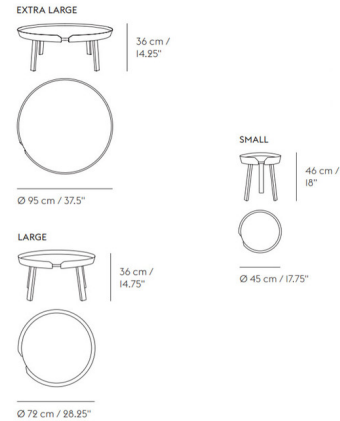

### Description

The Around Coffee Table is constructed of carefully cut wood that is bent and glued together to a smooth and polished finish that makes this modern table truly unique. Echoing the principles of Scandinavian design, the Around's round shape and clean look are not only aesthetically pleasing but also incredibly durable. Place multiple in a lobby area or set a single one in a living room. Yellow, Light Blue, Tan Rose, and Dark Green finishes only available in 17.8 inch size.

### Specifications

COLOR	N/A
BODY FINISH	Dusty Green
WATTAGE	N/A
DIMMER	N/A
DIMENSIONS	37.5"W x 14.25"H
BULB	N/A
COUNTRY OF ORIGIN	Latvia

CLICK TO VIEW PRODUCT

Notes: