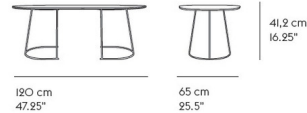

By Muuto

Description

The Airy Coffee Table brings a light and airy expression to contemporary spaces. With clean lines and a thin steel frame, the Airy's table top almost seems to float. This versatile coffee table can serve a multitude of space with its playful yet quiet personality.

Shown in grey nanolaminate / gray

Specifications

COLOR	Gray
BODY FINISH	Grey Nanolaminate
WATTAGE	N/A
DIMMER	N/A
DIMENSIONS	26.75"L x 17.25"W x 14.5"H
BULB	N/A
COUNTRY OF ORIGIN	Sweden

CLICK TO VIEW PRODUCT