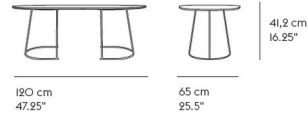

By Muuto

Description

The Airy Coffee Table brings a light and airy expression to contemporary spaces. With clean lines and a thin steel frame, the Airy's table top almost seems to float. This versatile coffee table can serve a multitude of space with its playful yet quiet personality.

Shown in grey nanolaminate / gray

Specifications

COLOR	Gray
BODY FINISH	Grey Nanolaminate
WATTAGE	N/A
DIMMER	N/A
DIMENSIONS	26.75"L x 17.25"W x 14.5"H
BULB	N/A
COUNTRY OF ORIGIN	Sweden

CLICK TO VIEW PRODUCT