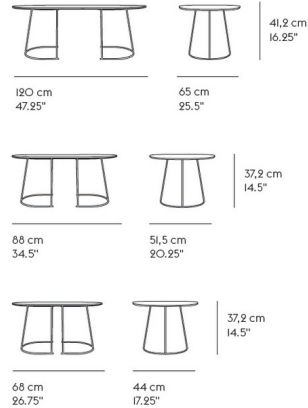

Lightology

lightology.com
866-954-4489
04-28-26

Project: _____
 Company: _____
 Location: _____ Fixture Type: _____
 SPEC #: **MUU902946**
 Approved On: _____ Approved By: _____

Airy Coffee Table By Muuto

Description

The Airy Coffee Table brings a light and airy expression to contemporary spaces. With clean lines and a thin steel frame, the Airy's table top almost seems to float. This versatile coffee table can serve a multitude of space with its playful yet quiet personality.

Shown in grey nanolaminate / gray

Specifications

COLOR	Gray
BODY FINISH	Grey Nanolaminate
WATTAGE	N/A
DIMMER	N/A
DIMENSIONS	26.75"L x 17.25"W x 14.5"H
BULB	N/A
COUNTRY OF ORIGIN	Sweden

CLICK TO VIEW PRODUCT