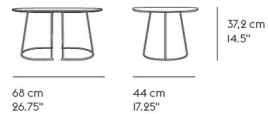

By Muuto

Description

The Airy Coffee Table brings a light and airy expression to contemporary spaces. With clean lines and a thin steel frame, the Airy's table top almost seems to float. This versatile coffee table can serve a multitude of space with its playful yet quiet personality.

Shown in grey nanolaminate / gray

Specifications

COLOR	Gray
BODY FINISH	Grey Nanolaminate
WATTAGE	N/A
DIMMER	N/A
DIMENSIONS	26.75"L x 17.25"W x 14.5"H
BULB	N/A
COUNTRY OF ORIGIN	Sweden

CLICK TO VIEW PRODUCT