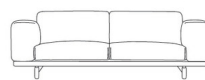

### Description

The Rest Sofa maintains the timeless elegance of Scandinavian design through its warm, curvaceous shape, solid oak legs, and fine upholstery. Add a welcoming, plush look to your living room, lobby, or hotel with the Rest Sofa.

#### 3-SEATER

207 cm / 81.5"

72 cm / 28.35"  
SH 42 cm / 16.5"

260 cm / 102.5"

92 cm / 36.25"  
SD 60 cm / 23.6"