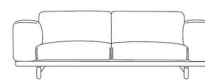

Description

The Rest Sofa maintains the timeless elegance of Scandinavian design through its warm, curvaceous shape, solid oak legs, and fine upholstery. Add a welcoming, plush look to your living room, lobby, or hotel with the Rest Sofa.

Shown in dark grey - vancouver 13

3-SEATER

207 cm / 81.5"

72 cm / 28.35"
SH 42 cm / 16.5"

260 cm / 102.5"

92 cm / 36.25"
SD 60 cm / 23.6"

2-SEATER

147 cm / 58"

72 cm / 28.35"
SH 42 cm / 16.5"

200 cm / 78.75"

92 cm / 36.25"
SD 60 cm / 23.6"

Specifications

COLOR	Dark Grey - Vancouver 13
BODY FINISH	N/A
WATTAGE	N/A
DIMMER	N/A
DIMENSIONS	78.75"L x 23.75"H x 36.25"D
BULB	N/A
COUNTRY OF ORIGIN	Slovakia