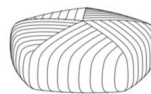

### Description

The Five Pouf easy-to-use design is both comfortable and contemporary. With a pentagon shape and linear detailing contrasted against curved edges, the Five Pouf is a unique item that can be used as extra seating or to decorate an unused corner of any room.

Shown in navy blue - remix 773

EXTRA LARGE

140 cm /  
55"

LARGE

L 88 cm  
34.5"

85 cm /  
33.5"

H 45 cm  
17.75"

SL 53 cm  
40"

### Specifications

COLOR	Navy Blue - Remix 773
BODY FINISH	N/A
WATTAGE	N/A
DIMMER	N/A
DIMENSIONS	55"W x 17.75"H
BULB	N/A
COUNTRY OF ORIGIN	Lithuania

CLICK TO VIEW PRODUCT

Notes: