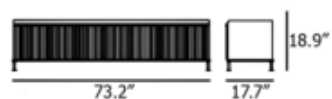

DESIGNER

Thomas Bentzen

BRAND

Muuto

DESCRIPTION

The Enfold Sideboard Storage combines industrial materiality with residential reference for a new perspective on modern storage. Made from a lacquered steel that gently enfolds its top and bottom in solid oak, the Enfold Sideboard fuses cold and warm materials for a unique expression, paired with the vibrantly modern expression of its ridged steel doors. The 39.1 inch and 49 inch W sideboards include 2 shelves, and up to 4 more can be added. The 58.3 inch W size includes 3 shelves, and up to 6 more can be added. The 73 inch W size includes 3 shelves, and no additional shelves can be added.

Shown in: Black / Black

COLOR	Black
BODY FINISH	Black
WATTAGE	N/A
DIMMER	N/A
DIMENSIONS	48.976"W x 24.606"H x 17.75"D
LAMP	N/A

SPEC # MUU903011

COMPANY	PROJECT	FIXTURE TYPE	APPROVED BY	DATE