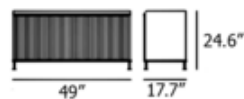

DESIGNER

Thomas Bentzen

BRAND

Muuto

DESCRIPTION

The Enfold Sideboard Storage combines industrial materiality with residential reference for a new perspective on modern storage. Made from a lacquered steel that gently enfolds its top and bottom in solid oak, the Enfold Sideboard fuses cold and warm materials for a unique expression, paired with the vibrantly modern expression of its ridged steel doors. The 39.1 inch and 49 inch W sideboards include 2 shelves, and up to 4 more can be added. The 58.3 inch W size includes 3 shelves, and up to 6 more can be added. The 73 inch W size includes 3 shelves, and no additional shelves can be added.

Shown in: Black / Black

COLOR	Black
BODY FINISH	Black
WATTAGE	N/A
DIMMER	N/A
DIMENSIONS	48.976"W x 24.606"H x 17.75"D
LAMP	N/A

SPEC # MUU903011

COMPANY	PROJECT	FIXTURE TYPE	APPROVED BY	DATE