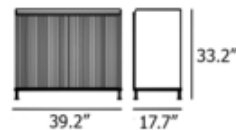

DESIGNER

Thomas Bentzen

BRAND

Muuto

DESCRIPTION

The Enfold Sideboard Storage combines industrial materiality with residential reference for a new perspective on modern storage. Made from a lacquered steel that gently enfolds its top and bottom in solid oak, the Enfold Sideboard fuses cold and warm materials for a unique expression, paired with the vibrantly modern expression of its ridged steel doors. The 39.1 inch and 49 inch W sideboards include 2 shelves, and up to 4 more can be added. The 58.3 inch W size includes 3 shelves, and up to 6 more can be added. The 73 inch W size includes 3 shelves, and no additional shelves can be added.

Shown in: Black / Black

COLOR	Black
BODY FINISH	Black
WATTAGE	N/A
DIMMER	N/A
DIMENSIONS	48.976"W x 24.606"H x 17.75"D
LAMP	N/A

SPEC # MUU903011

COMPANY	PROJECT	FIXTURE TYPE	APPROVED BY	DATE