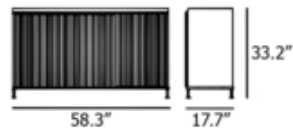

DESIGNER

Thomas Bentzen

BRAND

Muuto

DESCRIPTION

The Enfold Sideboard Storage combines industrial materiality with residential reference for a new perspective on modern storage. Made from a lacquered steel that gently enfolds its top and bottom in solid oak, the Enfold Sideboard fuses cold and warm materials for a unique expression, paired with the vibrantly modern expression of its ridged steel doors. The 39.1 inch and 49 inch W sideboards include 2 shelves, and up to 4 more can be added. The 58.3 inch W size includes 3 shelves, and up to 6 more can be added. The 73 inch W size includes 3 shelves, and no additional shelves can be added.

Shown in: Black / Black

COLOR	Black
BODY FINISH	Black
WATTAGE	N/A
DIMMER	N/A
DIMENSIONS	48.976"W x 24.606"H x 17.75"D
LAMP	N/A

SPEC # MUU903011

COMPANY	PROJECT	FIXTURE TYPE	APPROVED BY	DATE