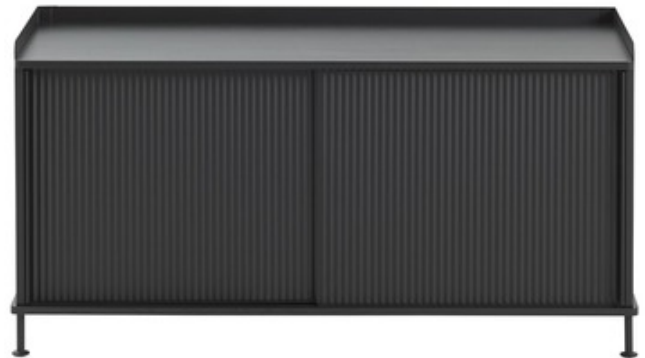

DESIGNER

Thomas Bentzen

BRAND

Muuto

DESCRIPTION

The Enfold Sideboard Storage combines industrial materiality with residential reference for a new perspective on modern storage. Made from a lacquered steel that gently enfolds its top and bottom in solid oak, the Enfold Sideboard fuses cold and warm materials for a unique expression, paired with the vibrantly modern expression of its ridged steel doors. The 39.1 inch and 49 inch W sideboards include 2 shelves, and up to 4 more can be added. The 58.3 inch W size includes 3 shelves, and up to 6 more can be added. The 73 inch W size includes 3 shelves, and no additional shelves can be added.

Shown in: Black / Black

COLOR	Black
BODY FINISH	Black
WATTAGE	N/A
DIMMER	N/A
DIMENSIONS	48.976"W x 24.606"H x 17.75"D
LAMP	N/A

SPEC # MUU903011

COMPANY	PROJECT	FIXTURE TYPE	APPROVED BY	DATE