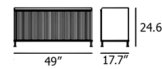

By Muuto

Description

The Enfold Sideboard Storage combines industrial materiality with residential reference for a new perspective on modern storage. Made from a lacquered steel that gently enfolds its top and bottom in solid oak, the Enfold Sideboard fuses cold and warm materials for a unique expression, paired with the vibrantly modern expression of its ridged steel doors. The 39.1 inch and 49 inch W sideboards include 2 shelves, and up to 4 more can be added. The 58.3 inch W size includes 3 shelves, and up to 6 more can be added. The 73 inch W size includes 3 shelves, and no additional shelves can be added.

Shown in oak / dusty green

Specifications

COLOR	Dusty Green
BODY FINISH	Oak
WATTAGE	N/A
DIMMER	N/A
DIMENSIONS	39.173"W x 33.268"H x 17.75"D
BULB	N/A
COUNTRY OF ORIGIN	Sweden

CLICK TO VIEW PRODUCT

Notes: