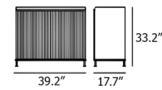

By Muuto

Description

The Enfold Sideboard Storage combines industrial materiality with residential reference for a new perspective on modern storage. Made from a lacquered steel that gently enfolds its top and bottom in solid oak, the Enfold Sideboard fuses cold and warm materials for a unique expression, paired with the vibrantly modern expression of its ridged steel doors. The 39.1 inch and 49 inch W sideboards include 2 shelves, and up to 4 more can be added. The 58.3 inch W size includes 3 shelves, and up to 6 more can be added. The 73 inch W size includes 3 shelves, and no additional shelves can be added.

Shown in oak / dusty green

Specifications

COLOR	Dusty Green
BODY FINISH	Oak
WATTAGE	N/A
DIMMER	N/A
DIMENSIONS	39.173"W x 33.268"H x 17.75"D
BULB	N/A
COUNTRY OF ORIGIN	Sweden

CLICK TO VIEW PRODUCT

Notes: