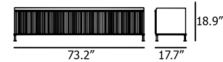

By Muuto

Description

The Enfold Sideboard Storage combines industrial materiality with residential reference for a new perspective on modern storage. Made from a lacquered steel that gently enfolds its top and bottom in solid oak, the Enfold Sideboard fuses cold and warm materials for a unique expression, paired with the vibrantly modern expression of its ridged steel doors. The 39.1 inch and 49 inch W sideboards include 2 shelves, and up to 4 more can be added. The 58.3 inch W size includes 3 shelves, and up to 6 more can be added. The 73 inch W size includes 3 shelves, and no additional shelves can be added.

Shown in oak / dusty green

Specifications

COLOR	Dusty Green
BODY FINISH	Oak
WATTAGE	N/A
DIMMER	N/A
DIMENSIONS	39.173"W x 33.268"H x 17.75"D
BULB	N/A
COUNTRY OF ORIGIN	Sweden

CLICK TO VIEW PRODUCT

Notes: