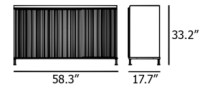

By Muuto

Description

The Enfold Sideboard Storage combines industrial materiality with residential reference for a new perspective on modern storage. Made from a lacquered steel that gently enfolds its top and bottom in solid oak, the Enfold Sideboard fuses cold and warm materials for a unique expression, paired with the vibrantly modern expression of its ridged steel doors. The 39.1 inch and 49 inch W sideboards include 2 shelves, and up to 4 more can be added. The 58.3 inch W size includes 3 shelves, and up to 6 more can be added. The 73 inch W size includes 3 shelves, and no additional shelves can be added.

Shown in oak / dusty green

Specifications

COLOR	Dusty Green
BODY FINISH	Oak
WATTAGE	N/A
DIMMER	N/A
DIMENSIONS	39.173"W x 33.268"H x 17.75"D
BULB	N/A
COUNTRY OF ORIGIN	Sweden

CLICK TO VIEW PRODUCT

Notes: