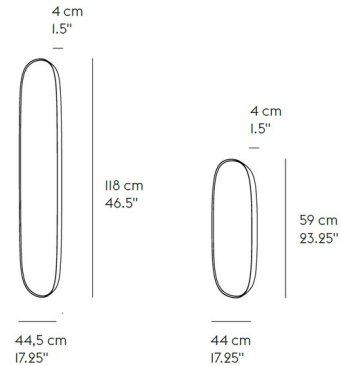

### Description

The Framed Mirror features a powder coated steel frame with glass mirror. With gentle curves and a distinct character, the Framed will work perfectly in any contemporary interior. Group these mirrors together to create a truly unique look. Note: The 15.7 and 59.1 inch sizes are only available in Grey/Clear, Taupe/Clear, and Yellow/Clear.

### Specifications

COLOR	N/A
BODY FINISH	Rose / Rose
WATTAGE	N/A
DIMMER	N/A
DIMENSIONS	17.3"W x 23.3"H x 1.5"D
BULB	N/A
COUNTRY OF ORIGIN	Viet Nam

CLICK TO VIEW PRODUCT

Notes: