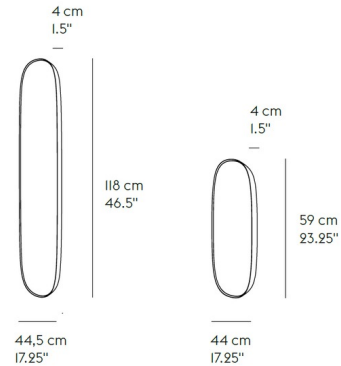

By Muuto

Description

The Framed Mirror features a powder coated steel frame with glass mirror. With gentle curves and a distinct character, the Framed will work perfectly in any contemporary interior. Group these mirrors together to create a truly unique look. Note: The 15.7 and 59.1 inch sizes are only available in Grey/Clear, Taupe/Clear, and Yellow/Clear.

Shown in rose / rose

Specifications

COLOR	N/A
BODY FINISH	Rose / Rose
WATTAGE	N/A
DIMMER	N/A
DIMENSIONS	17.3"W x 23.3"H x 1.5"D
BULB	N/A
COUNTRY OF ORIGIN	Viet Nam

CLICK TO VIEW PRODUCT

Notes: