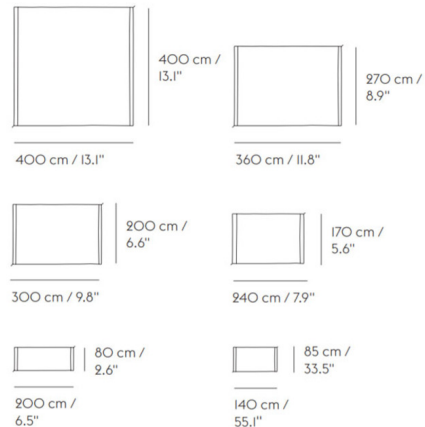

### Specifications

COLOR	Burnt Orange
BODY FINISH	N/A
WATTAGE	N/A
DIMMER	N/A
DIMENSIONS	55.1"L x 33.5"W x 0.5"H
BULB	N/A
COUNTRY OF ORIGIN	India

CLICK TO VIEW PRODUCT

Notes: