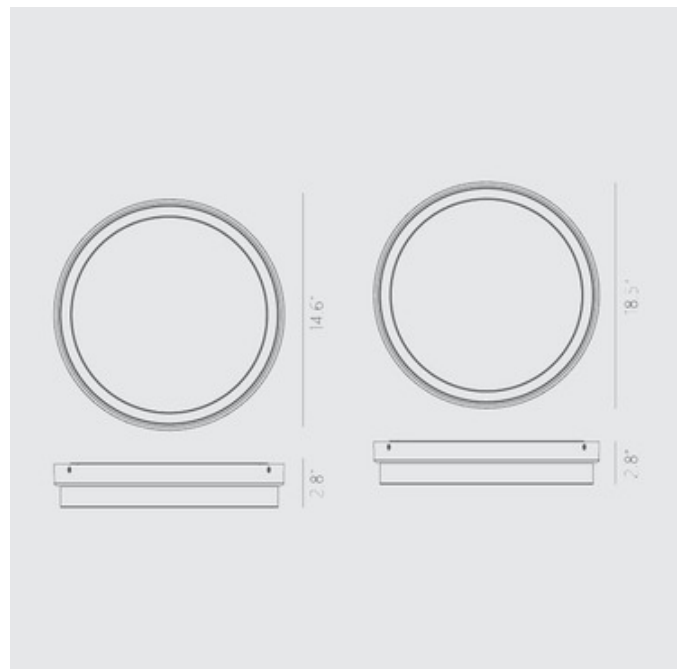

Shown in: Matte White

Technical Information

LUMINOUS FLUX	1800 lumens
LUMENS/WATT	81.82
LAMP COLOR	3000K

SPEC # ONE903096

COMPANY	PROJECT	FIXTURE TYPE	APPROVED BY	DATE