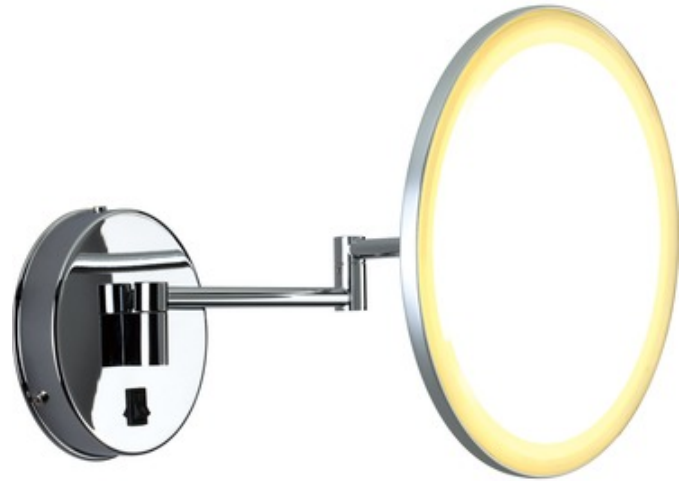

BRAND

PageOne

DESCRIPTION

The Vanity Mirror features a round mirror surrounded by an LED light giving you the perfect amount of light. The mirror retracts up to 15.8 in. to allow you to get the perfect position. Available with a Chrome Finish. ETL listed, damp locations.

Shown in: Chrome

SHADE COLOR	N/A
BODY FINISH	Chrome
WATTAGE	8.5W
DIMMER	Not Dimmable
DIMENSIONS	10.2"W x 10.2"H x 15.82"D
INTEGRATED LED MODULE	
LAMP	1 x LED/8.5W/120V LED

Technical Information

LUMINOUS FLUX	714 lumens
LUMENS/WATT	84.00
LAMP COLOR	3000K
COLOR RENDERING	90 CRI