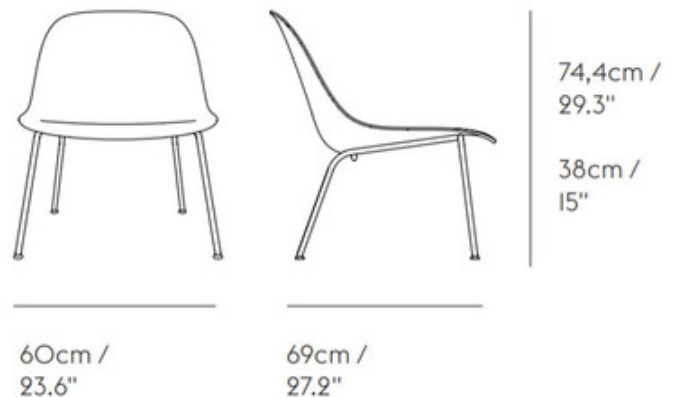

DESIGNER

Iskos-Berlin

BRAND

Muuto

DESCRIPTION

The Fiber Lounge Chair Tube Base brings a modern expression with its comfortable and harmonious design. Composed from a composite of plastic and wood fibers, this stunning chair is designed with embracing curves that provide extensive comfort.

COLOR	Black
BODY FINISH	Black
WATTAGE	N/A
DIMMER	N/A
DIMENSIONS	23.6"W x 29.3"H x 27.02"D
LAMP	N/A

SPEC #	MUU903380
---------------	-----------

COMPANY	PROJECT	FIXTURE TYPE	APPROVED BY	DATE