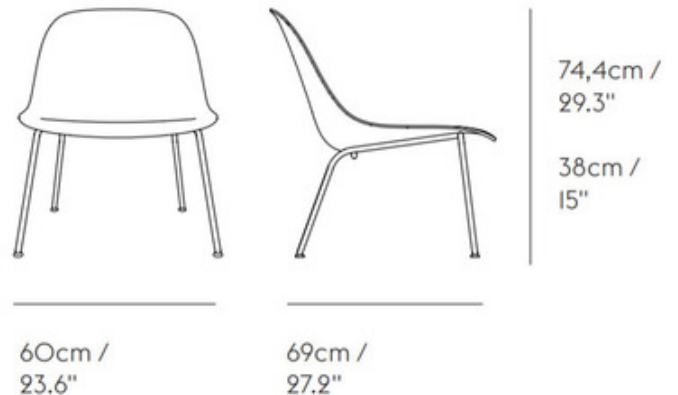

**DESIGNER**

Iskos-Berlin

**BRAND**

Muuto

**DESCRIPTION**

The Fiber Lounge Chair Tube Base brings a modern expression with its comfortable and harmonious design. Composed from a composite of plastic and wood fibers, this stunning chair is designed with embracing curves that provide extensive comfort.

<b>COLOR</b>	Black
<b>BODY FINISH</b>	Black
<b>WATTAGE</b>	N/A
<b>DIMMER</b>	N/A
<b>DIMENSIONS</b>	23.6"W x 29.3"H x 27.02"D
<b>LAMP</b>	N/A

<b>SPEC #</b>	MUU903380
---------------	-----------

<b>COMPANY</b>	<b>PROJECT</b>	<b>FIXTURE TYPE</b>	<b>APPROVED BY</b>	<b>DATE</b>