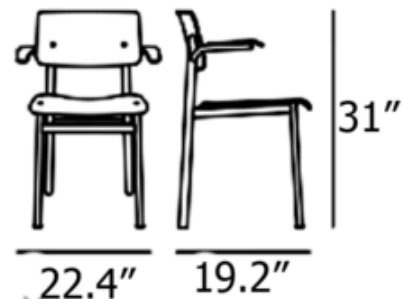

Technical Information

PRODUCT DIMENSIONS	Seat Height: 18.1"

SPEC #	MUU903401

COMPANY	PROJECT	FIXTURE TYPE	APPROVED BY	DATE