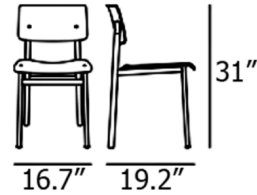

Description

The Loft Chair exemplifies honest, simple design thanks to an expression inspired by industrial aesthetic. The design features contrasting materials. The Loft's frame is in powder coated steel and is offset by the soft plywood on seat and back, molded to embrace the user's body.

Shown in oak + black

Specifications

COLOR	N/A
BODY FINISH	Oak + Black
WATTAGE	N/A
DIMMER	N/A
DIMENSIONS	16.75"W x 30.984"H x 19.2"D
BULB	N/A
COUNTRY OF ORIGIN	Latvia

Technical Information

PRODUCT DIMENSIONS Seat Height: 18.1"