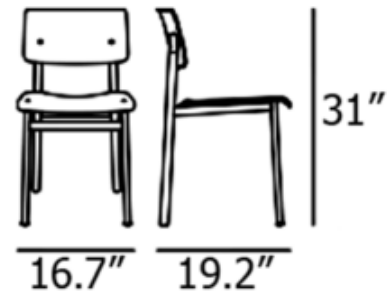

Technical Information

PRODUCT DIMENSIONS	Seat Height: 18.1"

SPEC #	MUU903401

COMPANY	PROJECT	FIXTURE TYPE	APPROVED BY	DATE