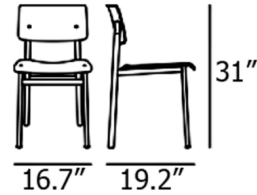

## Loft Chair By Muuto

### Specifications

COLOR	N/A
BODY FINISH	Oak + Black
WATTAGE	N/A
DIMMER	N/A
DIMENSIONS	16.75"W x 30.984"H x 19.2"D
BULB	N/A
COUNTRY OF ORIGIN	Latvia

### Technical Information

PRODUCT DIMENSIONS . . . . . Seat Height: 18.1"

CLICK TO VIEW PRODUCT

Notes: