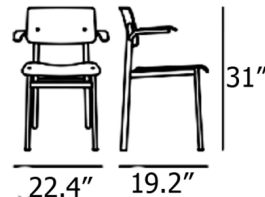

Description

The Loft Chair exemplifies honest, simple design thanks to an expression inspired by industrial aesthetic. The design features contrasting materials. The Loft's frame is in powder coated steel and is offset by the soft plywood on seat and back, molded to embrace the user's body.

Shown in oak + black

Specifications

COLOR	N/A
BODY FINISH	Oak + Black
WATTAGE	N/A
DIMMER	N/A
DIMENSIONS	16.75"W x 30.984"H x 19.2"D
BULB	N/A
COUNTRY OF ORIGIN	Latvia

Technical Information

PRODUCT DIMENSIONS Seat Height: 18.1"