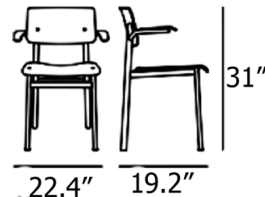

## Loft Chair By Muuto

### Specifications

COLOR	N/A
BODY FINISH	Oak + Black
WATTAGE	N/A
DIMMER	N/A
DIMENSIONS	16.75"W x 30.984"H x 19.2"D
BULB	N/A
COUNTRY OF ORIGIN	Latvia

### Technical Information

PRODUCT DIMENSIONS . . . . . Seat Height: 18.1"

CLICK TO VIEW PRODUCT

Notes: