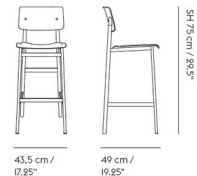

By Muuto

Description

The Loft Counter Stool exemplifies honest, simple design thanks to an expression inspired by industrial aesthetic. The design features contrasting materials. The Loft's frame is in powder coated steel and is offset by the soft plywood on seat and back, molded to embrace the user's body. Available in Bar and Counter heights.

Shown in oak + black

COUNTER STOOL

BAR STOOL

Specifications

COLOR	N/A
BODY FINISH	Oak + Black
WATTAGE	N/A
DIMMER	N/A
DIMENSIONS	16.75"W x 38.75"H x 19.25"D
BULB	N/A
COUNTRY OF ORIGIN	Latvia

CLICK TO VIEW PRODUCT