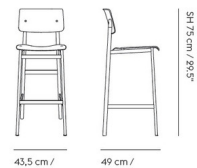

Shown in oak + black

COUNTER STOOL

42.5 cm / 16.75"

49 cm / 19.25"

98.5 cm / 38.75"  
SH 65 cm / 25.5"

BAR STOOL

43.5 cm / 17.25"

49 cm / 19.25"

108.5 cm / 42.75"  
SH 77.5 cm / 30.5"

### Specifications

COLOR	N/A
BODY FINISH	Oak + Black
WATTAGE	N/A
DIMMER	N/A
DIMENSIONS	16.75"W x 38.75"H x 19.25"D
BULB	N/A
COUNTRY OF ORIGIN	Latvia

CLICK TO VIEW PRODUCT

Notes: