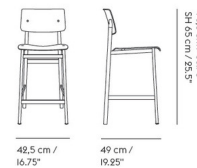

## Loft Bar Stool

By Muuto

Shown in oak + black

COUNTER STOOL

42.5 cm / 16.75"

49 cm / 19.25"

98.5 cm / 38.75"  
SH 65 cm / 25.5"

BAR STOOL

43.5 cm / 17.25"

49 cm / 19.25"

108.5 cm / 42.75"  
SH 77.5 cm / 30.5"

### Specifications

COLOR	N/A
BODY FINISH	Oak + Black
WATTAGE	N/A
DIMMER	N/A
DIMENSIONS	16.75"W x 38.75"H x 19.25"D
BULB	N/A
COUNTRY OF ORIGIN	Latvia

CLICK TO VIEW PRODUCT

Notes: