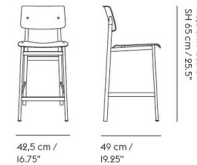

By Muuto

Description

The Loft Counter Stool exemplifies honest, simple design thanks to an expression inspired by industrial aesthetic. The design features contrasting materials. The Loft's frame is in powder coated steel and is offset by the soft plywood on seat and back, molded to embrace the user's body. Available in Bar and Counter heights.

Shown in oak + black

COUNTER STOOL

BAR STOOL

Specifications

COLOR	N/A
BODY FINISH	Oak + Black
WATTAGE	N/A
DIMMER	N/A
DIMENSIONS	16.75"W x 38.75"H x 19.25"D
BULB	N/A
COUNTRY OF ORIGIN	Latvia

CLICK TO VIEW PRODUCT