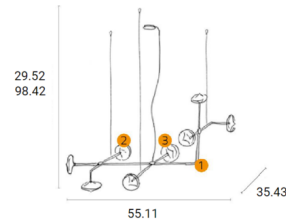

Shown in black chrome / clear

List of components included:

- 1 8 - lights chandelier with canopy Only frame
  Glossy black chromed metal.
- 2 Borosilicate small glass
- 3 Borosilicate big glass