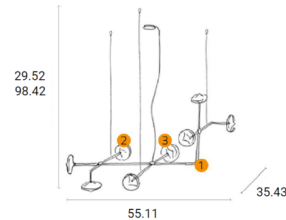

### Specifications

COLOR . . . . . Clear  
BODY FINISH . . . . . Black Chrome  
WATTAGE . . . . . 16W  
DIMMER . . . . . Not Dimmable  
DIMENSIONS . . . . . 55.11"L x 35.43"W x 29.52"H  
BULB NOT INCLUDED . . . . . 8 x JC/G4 (bipin)/2W/12V LED

### Technical Information

PRODUCT DIMENSIONS . . . . . Min/Max Overall Height: 29.52/98.42"

Shown in black chrome / clear