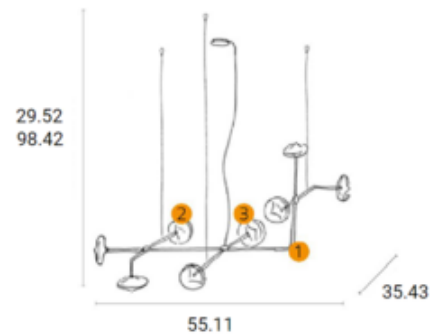

DESIGNER Domenico Rinaldi
BRAND Fisionarte

DESCRIPTION

The Essenza Chandelier features eight borosilicate glass shades in two sizes and a Glossy Black chrome metal frame finish. 2 watt, 12 volt JC G4 base LED bulbs are required, but not included. CE listed.

Shown in: Gloss Black / Clear

SHADE COLOR	Clear
BODY FINISH	Gloss Black
WATTAGE	16W
DIMMER	Not Dimmable
DIMENSIONS	55.11"W x 29.52"H x 35.43"D
BULB NOT INCLUDED	
LAMP	8 x JC/G4 (bipin)/2W/12V LED

Technical Information

PRODUCT DIMENSIONS Min/Max Overall Height: 29.52/98.42"

List of components included:

- ① 8 - lights chandelier with canopy
Glossy black chromed metal. Only frame
- ② Borosilicate small glass
- ③ Borosilicate big glass