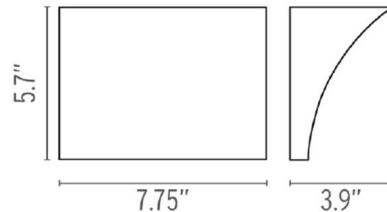

### Specifications

COLOR	N/A
BODY FINISH	Chrome
WATTAGE	21.5W
DIMMER	Standard 120V
DIMENSIONS	7.75"W x 5.7"H x 3.9"D
INTEGRATED LED MODULE	1 x LED/20W/120V LED
INTEGRATED LED MODULE	1 x LED/1.5W/120V LED
COUNTRY OF ORIGIN	Italy