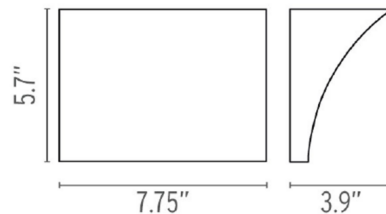

Shown in chrome

Specifications

COLOR	N/A
BODY FINISH	Chrome
WATTAGE	21.5W
DIMMER	Standard 120V
DIMENSIONS	7.75"W x 5.7"H x 3.9"D
INTEGRATED LED MODULE	1 x LED/20W/120V LED
INTEGRATED LED MODULE	1 x LED/1.5W/120V LED
COUNTRY OF ORIGIN	Italy