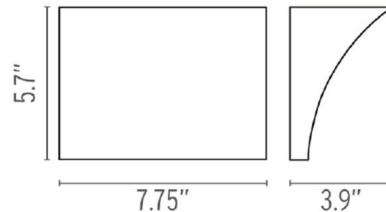

Shown in chrome

Specifications

COLOR	N/A
BODY FINISH	Chrome
WATTAGE	21.5W
DIMMER	Standard 120V
DIMENSIONS	7.75"W x 5.7"H x 3.9"D
INTEGRATED LED MODULE	1 x LED/20W/120V LED
INTEGRATED LED MODULE	1 x LED/1.5W/120V LED
COUNTRY OF ORIGIN	Italy