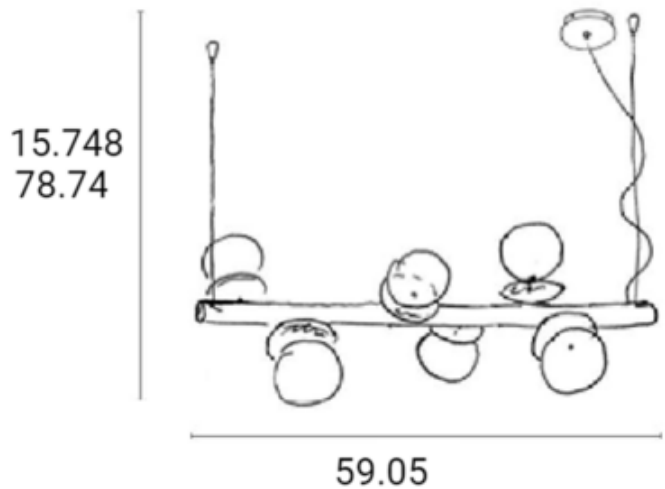

DESIGNER Domenico Rinaldi
BRAND Fisionarte

DESCRIPTION

The Unica Linear Chandelier features six glass spheres in transparent borosilicate with an ellipse in bronzed borosilicate and a Glossy Black chromed metal frame finish. 2 watt, 12 volt JC G4 base LED bulbs are required, but not included. CE listed.

Shown in: *Transparent*

SHADE COLOR	Transparent
BODY FINISH	N/A
WATTAGE	12W
DIMMER	Standard 120V
DIMENSIONS	59.05"W x 15.75"H
BULB NOT INCLUDED	
LAMP	6 x JC/G4 (bipin)/2W/12V LED
<i>Technical Information</i>	
LUMINOUS FLUX	660 lumens
LUMENS/WATT	330.00
LAMP COLOR	3000K
PRODUCT DIMENSIONS	Min/Max Overall Height: 15.75"/78.74"
SPEC #	FIS903469