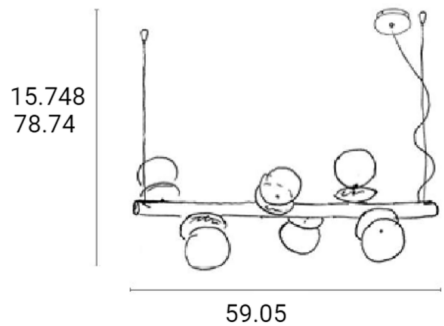

By Fisionarte

Description

The Unica Linear Chandelier features six glass spheres in transparent borosilicate with an ellipse in bronzed borosilicate and a Glossy Black chromed metal frame finish. 2 watt, 12 volt JC G4 base LED bulbs are required, but not included. CE listed.

Specifications

COLOR Transparent
BODY FINISH N/A
WATTAGE 12W
DIMMER Standard 120V
DIMENSIONS 59.05"W x 15.75"H
BULB NOT INCLUDED 6 x JC/G4 (bipin)/2W/12V LED

Technical Information

PRODUCT DIMENSIONS Min/Max Overall Height: 15.75"/78.74"
LAMP COLOR 3000K
LUMENS/WATT 330.00
LUMINOUS FLUX 660 lumens

Shown in transparent

CLICK TO VIEW PRODUCT

Notes: