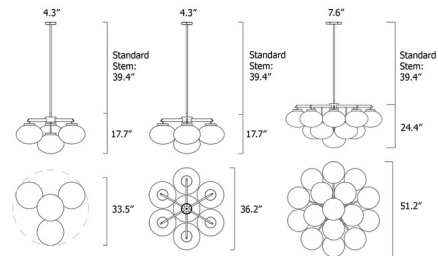

### Description

The Cloudesley Chandelier reflects an era of grandiosity. Repetitive oval forms of the glass give off a heavenly effect when illuminated and are arranged with an almost poetic rhythm. This fixture revisits classical lines and brings them to modern and sophisticated interiors. Available with Matte Opal glass and a Satin Brass or Bronze finish in three sizes. Largest size requires special rated junction box for fixtures weighing over 50 pounds. Note: Standard stem length is 39.4 inches and is field adjustable. Custom stem length is available upon request. Please specify overall drop length when ordering.

### Specifications

COLOR . . . . . Matte Opal  
BODY FINISH . . . . . Satin Brass  
WATTAGE . . . . . 32W  
DIMMER . . . . . Standard 120V  
DIMENSIONS . . . . . 33.5"W x 17.7"H  
BULB NOT INCLUDED . . . . . 4 x A19/Medium (E26)/8W/120V LED  
OTHER BULB OPTIONS . . . . . 4 x A19/Medium (E26)/60W/120V Incandescent  
COUNTRY OF ORIGIN . . . . . United Kingdom

### Technical Information

PRODUCT DIMENSIONS . . . . . Downrod Length: 39.4" Adjustable On Site

CLICK TO VIEW PRODUCT

Notes: