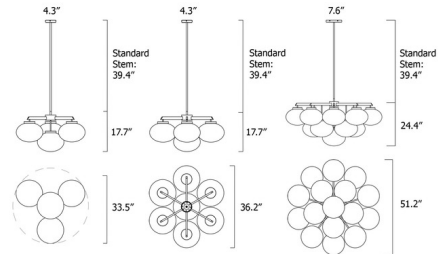

Description

The Cloudesley Chandelier reflects an era of grandiosity. Repetitive oval forms of the glass give off a heavenly effect when illuminated and are arranged with an almost poetic rhythm. This fixture revisits classical lines and brings them to modern and sophisticated interiors. Available with Matte Opal glass and a Satin Brass or Bronze finish in three sizes. Largest size requires special rated junction box for fixtures weighing over 50 pounds. Note: Standard stem length is 39.4 inches and is field adjustable. Custom stem length is available upon request. Please specify overall drop length when ordering.

Shown in satin brass / matte opal

Specifications

COLOR	Matte Opal
BODY FINISH	Satin Brass
WATTAGE	32W
DIMMER	Standard 120V
DIMENSIONS	33.5"W x 17.7"H
BULB NOT INCLUDED	4 x A19/Medium (E26)/8W/120V LED
OTHER BULB OPTIONS	4 x A19/Medium (E26)/60W/120V Incandescent
COUNTRY OF ORIGIN	United Kingdom

Technical Information

PRODUCT DIMENSIONS Downrod Length: 39.4" Adjustable On Site

CLICK TO VIEW PRODUCT

Notes: