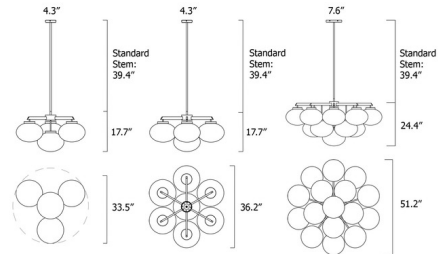

Description

The Cloudesley Chandelier reflects an era of grandiosity. Repetitive oval forms of the glass give off a heavenly effect when illuminated and are arranged with an almost poetic rhythm. This fixture revisits classical lines and brings them to modern and sophisticated interiors. Available with Matte Opal glass and a Satin Brass or Bronze finish in three sizes. Largest size requires special rated junction box for fixtures weighing over 50 pounds. Note: Standard stem length is 39.4 inches and is field adjustable. Custom stem length is available upon request. Please specify overall drop length when ordering.

Shown in satin brass / matte opal

Specifications

COLOR	Matte Opal
BODY FINISH	Satin Brass
WATTAGE	56W
DIMMER	Standard 120V
DIMENSIONS	36.2"W x 17.7"H
BULB NOT INCLUDED	7 x A19/Medium (E26)/8W/120V LED
OTHER BULB OPTIONS	7 x A19/Medium (E26)/60W/120V Incandescent
COUNTRY OF ORIGIN	United Kingdom