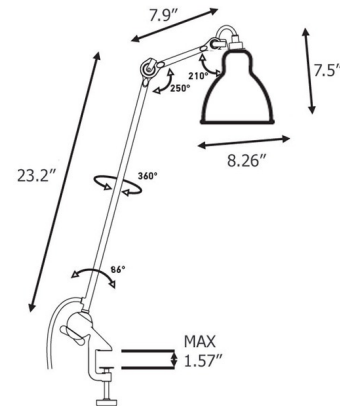

CLICK TO VIEW PRODUCT

Notes: