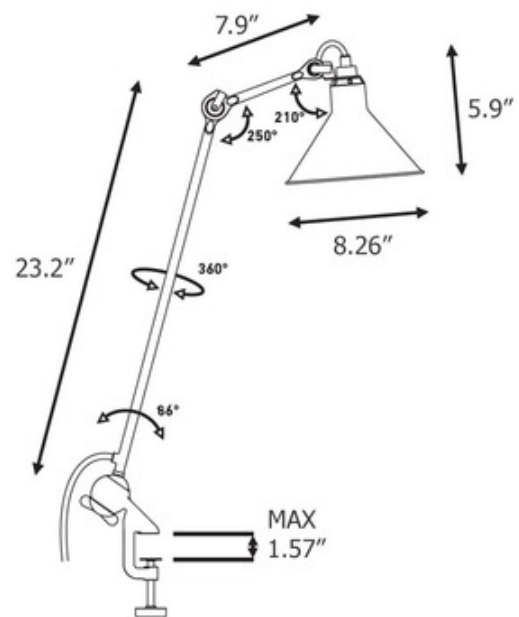

DESIGNER

Bernard-Albin Gras

BRAND

DCW Editions

DESCRIPTION

Part of the iconic Lampe Gras collection originally designed in 1921, the N201 Clamp Table Lamp brings a clean architectural look with hints of industrialism to your space. The shade and arm adjust for perfect lighting control and flexibility. Available with a Matte Black finish and flared conic shade. On/Off switch is located on the cord. N201's clamp will accommodate 3.45cm maximum table thickness.

Shown in: Matte Black / Chrome

SHADE COLOR	Chrome
BODY FINISH	Matte Black
WATTAGE	15W
DIMMER	N/A
DIMENSIONS	8.26"W x 31"H
LAMP	1 x B10/Candelabra (E12)/15W/120V LED

Technical Information

PRODUCT DIMENSIONS	Cord: 84.25"
--------------------	--------------

ITEM NUMBER	DCW903627
-------------	-----------

COMPANY	PROJECT	FIXTURE TYPE	APPROVED BY	DATE