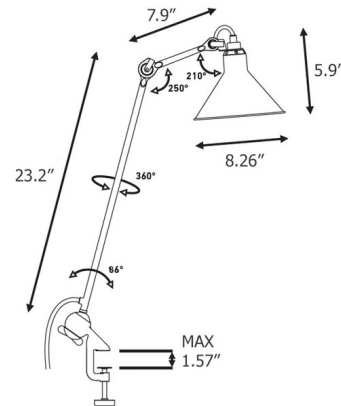

### Description

Part of the iconic Lampe Gras collection originally designed in 1921, the N201 Clamp Table Lamp brings a clean architectural look with hints of industrialism to your space. The shade and arm adjust for perfect lighting control and flexibility. Available with a Matte Black finish and flared conic shade. On/Off switch is located on the cord. N201's clamp will accommodate 3.45cm maximum table thickness.

### Specifications

COLOR	Chrome
BODY FINISH	Matte Black
WATTAGE	15W
DIMMER	N/A
DIMENSIONS	8.26"W x 31"H
BULB NOT INCLUDED	1 x B10/Candelabra (E12)/15W/120V LED
COUNTRY OF ORIGIN	China

### Technical Information

PRODUCT DIMENSIONS	Cord: 84.25"
--------------------	--------------

Shown in matte black / chrome

CLICK TO VIEW PRODUCT

Notes: