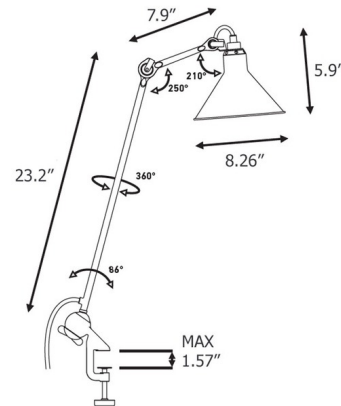

### Description

Part of the iconic Lampe Gras collection originally designed in 1921, the N201 Clamp Table Lamp brings a clean architectural look with hints of industrialism to your space. The shade and arm adjust for perfect lighting control and flexibility. Available with a Matte Black finish and flared conic shade. On/Off switch is located on the cord. N201's clamp will accommodate 3.45cm maximum table thickness.

### Specifications

COLOR . . . . . Chrome  
BODY FINISH . . . . . Matte Black  
WATTAGE . . . . . 15W  
DIMMER . . . . . N/A  
DIMENSIONS . . . . . 8.26"W x 31"H  
BULB NOT INCLUDED . . . . . 1 x B10/Candelabra (E12)/15W/120V LED  
COUNTRY OF ORIGIN . . . . . China

### Technical Information

PRODUCT DIMENSIONS . . . . . Cord: 84.25"

Shown in matte black / chrome

CLICK TO VIEW PRODUCT

Notes: