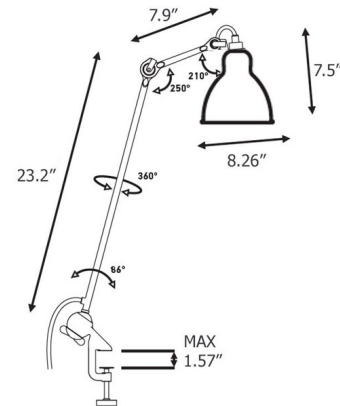

## Lampe Gras N201 Round Shade Clamp Base Table Lamp

By DCWEditions

### Description

Part of the iconic Lampe Gras collection originally designed in 1921, the N201 Clamp Table Lamp brings a clean architectural look with hints of industrialism to your space. The shade and arm adjust for perfect lighting control and flexibility. Available with a Matte Black finish and round bell shade. On/Off switch is located on the cord. N201's clamp will accommodate 3.45cm maximum table thickness.

### Specifications

COLOR	Red
BODY FINISH	Matte Black
WATTAGE	15W
DIMMER	N/A
DIMENSIONS	8.26"W x 31"H
BULB NOT INCLUDED	1 x B10/Candelabra (E12)/15W/120V LED
COUNTRY OF ORIGIN	China

CLICK TO VIEW PRODUCT