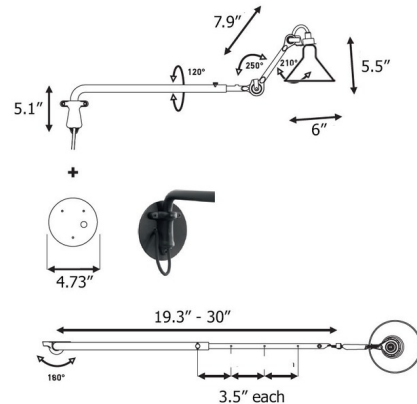

Lightology

lightology.com
866-954-4489
06-04-26

Project: _____
Company: _____
Location: _____ Fixture Type: _____
SPEC #: **DCW903650**
Approved On: _____ Approved By: _____

Lampe Gras N203 Conic Shade Telescoping Wall Sconce By DCWEditions

Description

Part of the iconic Lampe Gras collection originally designed in 1921, the N203 Adjustable Wall Sconce brings a clean architectural look with hints of industrialism to your space. The shade adjusts to direct light and the arm adjusts and telescopes at 3 points for ultimate control and flexibility. This can be installed as a plug-in with the cord and switch or hardwired.

Shown in matte black / black / copper interior

Specifications

COLOR Black / Copper Interior
BODY FINISH Matte Black
WATTAGE 15W
DIMMER Standard 120V
DIMENSIONS 6"W x 10"H x 30"D
BULB NOT INCLUDED 1 x B10/Candelabra (E12)/15W/120V LED
COUNTRY OF ORIGIN China

Technical Information

PRODUCT DIMENSIONS Adjustable Arm: 19" - 30"L

CLICK TO VIEW PRODUCT

Notes: