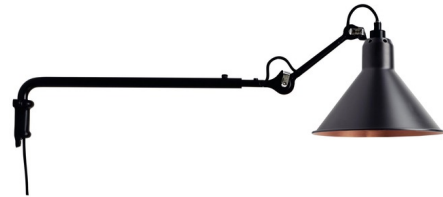

Lightology

lightology.com
866-954-4489
06-04-26

Project: _____
Company: _____
Location: _____ Fixture Type: _____
SPEC #: **DCW903650**
Approved On: _____ Approved By: _____

Lampe Gras N203 Conic Shade Telescoping Wall Sconce By DCWEditions

Description

Part of the iconic Lampe Gras collection originally designed in 1921, the N203 Adjustable Wall Sconce brings a clean architectural look with hints of industrialism to your space. The shade adjusts to direct light and the arm adjusts and telescopes at 3 points for ultimate control and flexibility. This can be installed as a plug-in with the cord and switch or hardwired.

Shown in matte black / black / copper interior

Specifications

COLOR Black / Copper Interior
BODY FINISH Matte Black
WATTAGE 15W
DIMMER Standard 120V
DIMENSIONS 6"W x 10"H x 30"D
BULB NOT INCLUDED 1 x B10/Candelabra (E12)/15W/120V LED
COUNTRY OF ORIGIN China

Technical Information

PRODUCT DIMENSIONS Adjustable Arm: 19" - 30"L

CLICK TO VIEW PRODUCT

Notes: