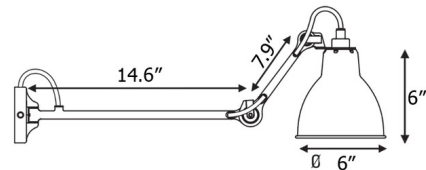

### Specifications

COLOR	Blue
BODY FINISH	Matte Black
WATTAGE	15W
DIMMER	Standard 120V
DIMENSIONS	6.8"L x 6"W x 5.9"H
BULB NOT INCLUDED	1 x A19/Medium (E26)/15W/120V LED
COUNTRY OF ORIGIN	China

CLICK TO VIEW PRODUCT