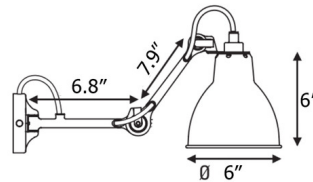

### Specifications

COLOR	Blue
BODY FINISH	Matte Black
WATTAGE	15W
DIMMER	Standard 120V
DIMENSIONS	6.8"L x 6"W x 5.9"H
BULB NOT INCLUDED	1 x A19/Medium (E26)/15W/120V LED
COUNTRY OF ORIGIN	China

CLICK TO VIEW PRODUCT