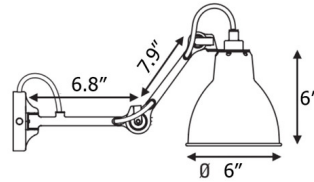

Description

Part of the iconic Lampe Gras collection originally designed in 1921, the N204 Adjustable Wall Sconce brings a clean architectural look with hints of industrialism to your space. The shade and arm adjust for ultimate control and flexibility. Available with a Matte Black finish and round bell shade. Choice of two arm lengths.

Shown in matte black / brass

Specifications

COLOR Brass
BODY FINISH Matte Black
WATTAGE 15W
DIMMER Standard 120V
DIMENSIONS 6.8"L x 6"W x 5.9"H
BULB NOT INCLUDED 1 x A19/Medium (E26)/15W/120V LED
COUNTRY OF ORIGIN China