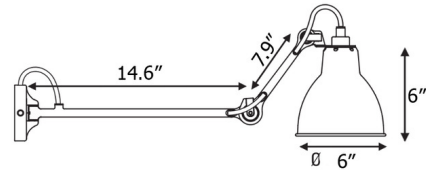

Description

Part of the iconic Lampe Gras collection originally designed in 1921, the N204 Adjustable Wall Sconce brings a clean architectural look with hints of industrialism to your space. The shade and arm adjust for ultimate control and flexibility. Available with a Matte Black finish and round bell shade. Choice of two arm lengths.

Shown in matte black / brass

Specifications

COLOR Brass
BODY FINISH Matte Black
WATTAGE 15W
DIMMER Standard 120V
DIMENSIONS 6.8"L x 6"W x 5.9"H
BULB NOT INCLUDED 1 x A19/Medium (E26)/15W/120V LED
COUNTRY OF ORIGIN China