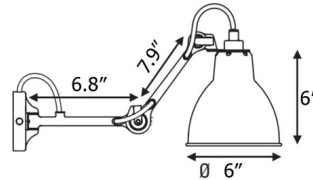

Description

Part of the iconic Lampe Gras collection originally designed in 1921, the N204 Adjustable Wall Sconce brings a clean architectural look with hints of industrialism to your space. The shade and arm adjust for ultimate control and flexibility. Available with a Matte Black finish and round bell shade. Choice of two arm lengths.

Shown in matte black / polycarbonate

Specifications

COLOR	Polycarbonate
BODY FINISH	Matte Black
WATTAGE	15W
DIMMER	Standard 120V
DIMENSIONS	6.8"L x 6"W x 5.9"H
BULB NOT INCLUDED	1 x A19/Medium (E26)/15W/120V LED
COUNTRY OF ORIGIN	China