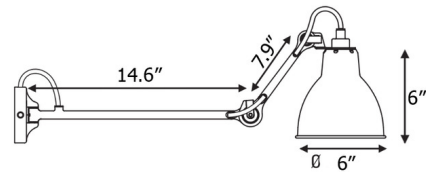

Description

Part of the iconic Lampe Gras collection originally designed in 1921, the N204 Adjustable Wall Sconce brings a clean architectural look with hints of industrialism to your space. The shade and arm adjust for ultimate control and flexibility. Available with a Matte Black finish and round bell shade. Choice of two arm lengths.

Shown in matte black / polycarbonate

Specifications

COLOR	Polycarbonate
BODY FINISH	Matte Black
WATTAGE	15W
DIMMER	Standard 120V
DIMENSIONS	6.8"L x 6"W x 5.9"H
BULB NOT INCLUDED	1 x A19/Medium (E26)/15W/120V LED
COUNTRY OF ORIGIN	China