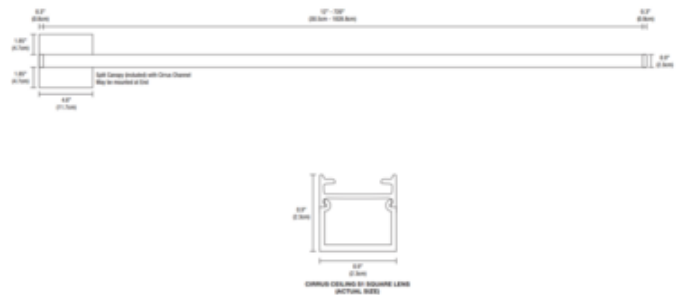

COMPANY	PROJECT	FIXTURE TYPE	APPROVED BY	DATE