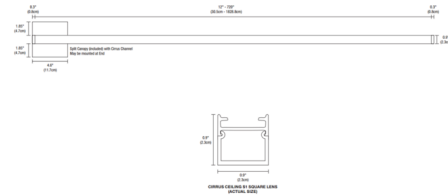

CLICK TO VIEW PRODUCT

Notes: