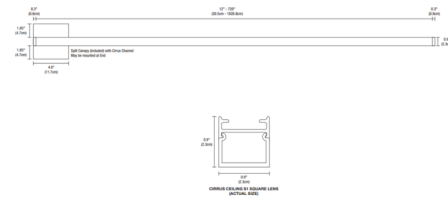

### Description

Cirrus Ceiling Channel S1 Lens Downlight with Remote Power is a linear LED fixture that offers direct light in a clean, contemporary style. Cirrus is available in various increments from 12 to 480 inches, features a square lens with 105 degree beam, three wattage options, and a spectrum of color temperature options. Maximum shipping length for Chrome is 84 inches. Includes a 4.6 inch square canopy. May be ordered with a Slim Profile Channel Junction Box (C-1RE-JBOX), sold separately. Mounting clips (CC-MCL) are included for use every 18 inches. Canopy mounts to a standard junction box either using the PS-60L-ELV-24VDC (50 Watt 24 Volt DC Power Supply) which fits inside junction box, or from a 24VDC remote Universal (UNI) power supply. Universal dimming with UNI power supply (TRIAC/ELV/0-10V). ELV dimming with PS-60L-ELV power supply. Required power supply, dimmer control, and optional accessories sold separately. Note: Limited quantities available in Bronze finish.

### Specifications

COLOR	N/A
BODY FINISH	Satin Aluminum
WATTAGE	2W
DIMMER	Dimmable
DIMENSIONS	12"L x 0.9"W x 0.9"H
INTEGRATED LED MODULE	1 x LED/2W/24V LED

### Technical Information

LAMP LIFE	50000 hours
BEAM ANGLE	105°
COLOR RENDERING	95 CRI
LAMP COLOR	2700K

Shown in satin aluminum

CLICK TO VIEW PRODUCT

Notes: