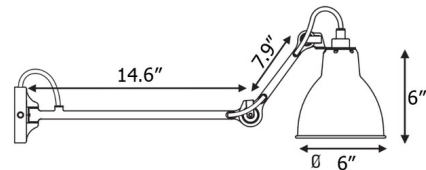

Description

Part of the iconic Lampe Gras collection originally designed in 1921, the N204 Adjustable Wall Sconce brings a clean architectural look with hints of industrialism to your space. The shade and arm adjust for ultimate control and flexibility. Available with a Matte Black finish and round bell shade. Choice of two arm lengths.

Specifications

COLOR Copper
BODY FINISH Matte Black
WATTAGE 15W
DIMMER Standard 120V
DIMENSIONS 14.6"L x 6"W x 5.9"H
BULB NOT INCLUDED 1 x A19/Medium (E26)/15W/120V LED
COUNTRY OF ORIGIN China

Notes:

Shown in matte black / copper