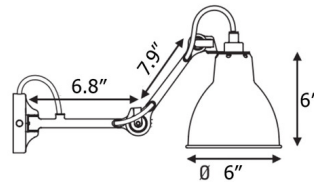

Description

Part of the iconic Lampe Gras collection originally designed in 1921, the N204 Adjustable Wall Sconce brings a clean architectural look with hints of industrialism to your space. The shade and arm adjust for ultimate control and flexibility. Available with a Matte Black finish and round bell shade. Choice of two arm lengths.

Specifications

COLOR Copper
BODY FINISH Matte Black
WATTAGE 15W
DIMMER Standard 120V
DIMENSIONS 14.6"L x 6"W x 5.9"H
BULB NOT INCLUDED 1 x A19/Medium (E26)/15W/120V LED
COUNTRY OF ORIGIN China

Notes:

Shown in matte black / copper