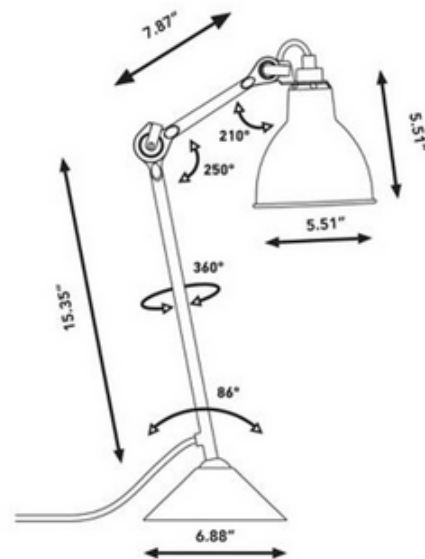

COMPANY

PROJECT

FIXTURE TYPE

APPROVED BY

DATE