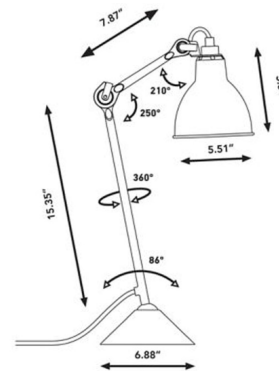

By DCWEditions

Description

Part of the iconic Lampe Gras collection originally designed in 1921, the N205 Desk Lamp brings a clean architectural look with hints of industrialism to your space. The jointed arm and head direct light exactly where you want for almost infinite lighting options. On/Off switch located on the cord.

Shown in matte black / copper

Specifications

COLOR	Copper
BODY FINISH	Matte Black
WATTAGE	11W
DIMMER	N/A
DIMENSIONS	5.51"W x 23.2"H
BULB NOT INCLUDED	1 x B10/Candelabra (E12)/11W/120V LED
COUNTRY OF ORIGIN	China