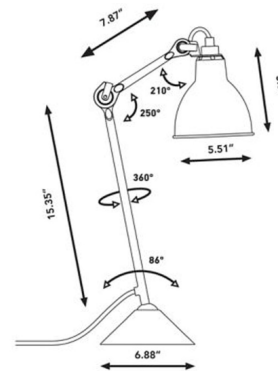

Description

Part of the iconic Lampe Gras collection originally designed in 1921, the N205 Desk Lamp brings a clean architectural look with hints of industrialism to your space. The jointed arm and head direct light exactly where you want for almost infinite lighting options. On/Off switch located on the cord.

Shown in matte black / copper

Specifications

COLOR	Copper
BODY FINISH	Matte Black
WATTAGE	11W
DIMMER	N/A
DIMENSIONS	5.51"W x 23.2"H
BULB NOT INCLUDED	1 x B10/Candelabra (E12)/11W/120V LED
COUNTRY OF ORIGIN	China