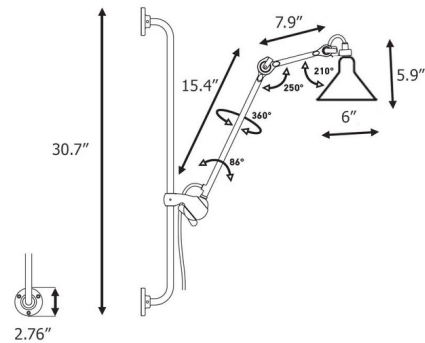

Lightology

lightology.com
866-954-4489
06-17-26

Project: _____
Company: _____
Location: _____ Fixture Type: _____
SPEC #: **DCW903734**
Approved On: _____ Approved By: _____

Lampe Gras N210 Conic Shade Plug-In Bar Wall Sconce By DCWEditions

Description

Part of the iconic Lampe Gras collection originally designed in 1921, the N210 Wall Sconce brings a clean architectural look with hints of industrialism to your space. The shade adjusts to direct light and the arm adjusts at the joint and can be moved up and down the bar for ultimate control and flexibility.

Shown in matte black / black

Specifications

COLOR	Black
BODY FINISH	Matte Black
WATTAGE	11W
DIMMER	Standard 120V
DIMENSIONS	6"W x 30.7"H x 23.3"D
BULB NOT INCLUDED	1 x B10/Candelabra (E12)/11W/120V LED
COUNTRY OF ORIGIN	China