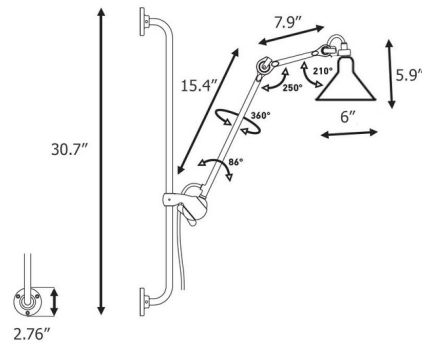

Lightology

lightology.com
866-954-4489
04-22-26

Project: _____
Company: _____
Location: _____ Fixture Type: _____
SPEC #: **DCW903734**
Approved On: _____ Approved By: _____

Lampe Gras N210 Conic Shade Plug-In Bar Wall Sconce By DCWEditions

Description

Part of the iconic Lampe Gras collection originally designed in 1921, the N210 Wall Sconce brings a clean architectural look with hints of industrialism to your space. The shade adjusts to direct light and the arm adjusts at the joint and can be moved up and down the bar for ultimate control and flexibility.

Shown in matte black / black

Specifications

COLOR Black
BODY FINISH Matte Black
WATTAGE 11W
DIMMER Standard 120V
DIMENSIONS 6"W x 30.7"H x 23.3"D
BULB NOT INCLUDED 1 x B10/Candelabra (E12)/11W/120V LED
COUNTRY OF ORIGIN China