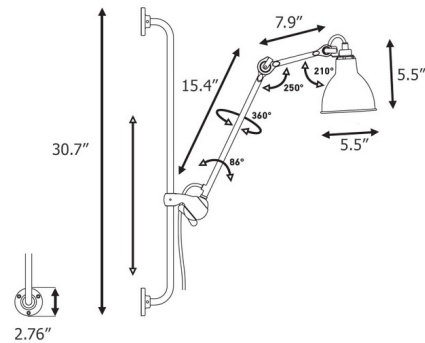

Lightology

lightology.com
866-954-4489
07-10-26

Project: _____
 Company: _____
 Location: _____ Fixture Type: _____
 SPEC #: **DCW903735**
 Approved On: _____ Approved By: _____

Lampe Gras N210 Round Shade Plug-In Bar Wall Sconce By DCWEditions

Description

Part of the iconic Lampe Gras collection originally designed in 1921, the N210 Wall Sconce brings a clean architectural look with hints of industrialism to your space. The shade adjusts to direct light and the arm adjusts at the joint and can be moved up and down the bar for ultimate control and flexibility.

Shown in matte black / black

Specifications

COLOR	Black
BODY FINISH	Matte Black
WATTAGE	11W
DIMMER	N/A
DIMENSIONS	5.5"W x 30.7"H x 23.3"D
BULB NOT INCLUDED	1 x B10/Candela (E12)/11W/120V LED
COUNTRY OF ORIGIN	China