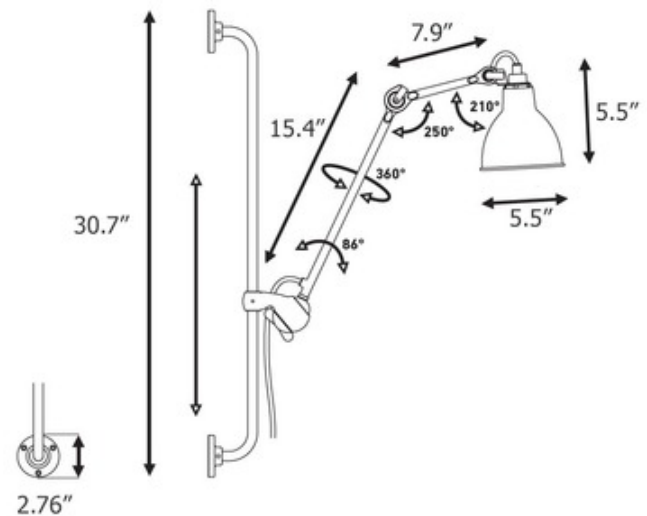

DESIGNER

Bernard-Albin Gras

BRAND

DCW Editions

DESCRIPTION

Part of the iconic Lampe Gras collection originally designed in 1921, the N210 Wall Sconce brings a clean architectural look with hints of industrialism to your space. The shade adjusts to direct light and the arm adjusts at the joint and can be moved up and down the bar for ultimate control and flexibility.

Shown in: Matte Black / Black

SHADE COLOR	Black
BODY FINISH	Matte Black
WATTAGE	11W
DIMMER	N/A
DIMENSIONS	5.5"W x 30.7"H x 23.3"D
BULB NOT INCLUDED	
LAMP	1 x B10/Candelabra (E12)/11W/120V LED

SPEC #

DCW903735