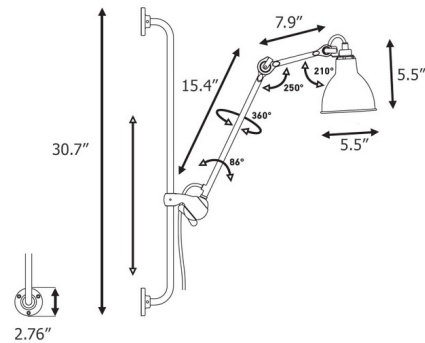

Lightology

lightology.com
866-954-4489
05-17-26

Project: _____
Company: _____
Location: _____ Fixture Type: _____
SPEC #: **DCW903735**
Approved On: _____ Approved By: _____

Lampe Gras N210 Round Shade Plug-In Bar Wall Sconce By DCWEditions

Description

Part of the iconic Lampe Gras collection originally designed in 1921, the N210 Wall Sconce brings a clean architectural look with hints of industrialism to your space. The shade adjusts to direct light and the arm adjusts at the joint and can be moved up and down the bar for ultimate control and flexibility.

Shown in matte black / black

Specifications

COLOR	Black
BODY FINISH	Matte Black
WATTAGE	11W
DIMMER	N/A
DIMENSIONS	5.5"W x 30.7"H x 23.3"D
BULB NOT INCLUDED	1 x B10/Candela (E12)/11W/120V LED
COUNTRY OF ORIGIN	China