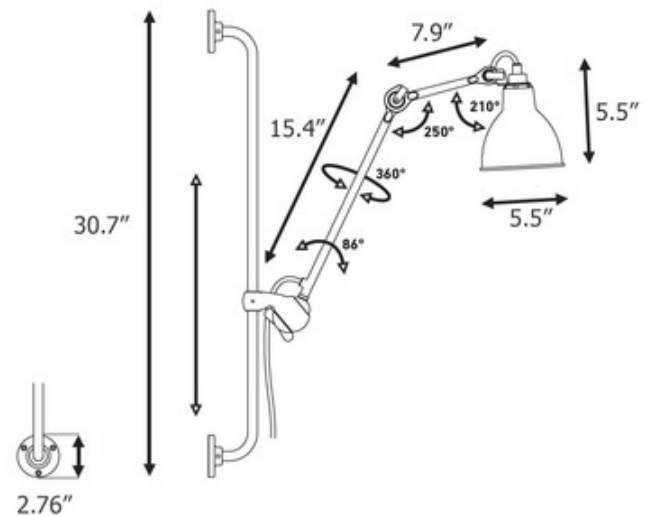

DESIGNER

Bernard-Albin Gras

BRAND

DCW Editions

DESCRIPTION

The Lampe Gras N210 Plug-in Bar Wall Sconce brings to your space, a clean architectural look with hints of industrialism. The shade adjusts to direct light and the arm adjusts at the joint and can be moved up and down the bar for perfect lighting. Available with a Matte Black finish and a shade in a variety of colors. On/Off switch located on cord. ETL and CE listed.

Shown in: Matte Black / Black

SHADE COLOR	Black
BODY FINISH	Matte Black
WATTAGE	11W
DIMMER	Standard 120V
DIMENSIONS	5.5"W x 30.7"H x 23.3"D
LAMP	1 x B10/Candelabra (E12)/11W/120V LED

ITEM NUMBER

DCW903735