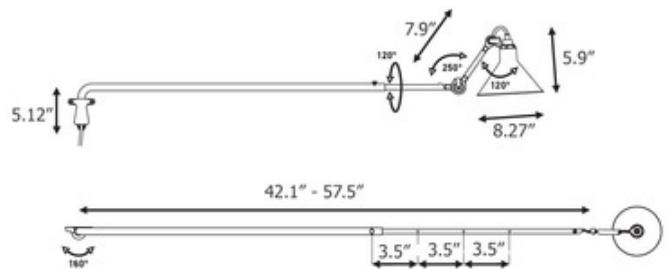

DESIGNER

Bernard-Albin Gras

BRAND

DCW Editions

DESCRIPTION

The Lampe Gras N213 Conic Telescoping Plug-in Wall Sconce brings to your space, a clean architectural look with hints of industrialism. The shade adjusts to direct light and the arm adjusts at the joint and telescopes for perfect lighting. Available with a Matte Black bar and round bell shape shade in Black with Copper lining, Blue, Brass, Chrome, Copper, Raw Copper, Raw Copper with White lining, Copper with White lining, Satin Black, Red, White, White with Copper lining, or Yellow. On/Off switch is located on the cord. CE listed.

SHADE COLOR	Satin Black
BODY FINISH	Matte Black
WATTAGE	11W
DIMMER	Standard 120V
DIMENSIONS	8.27"W x 5.9"H x 57.5"D
BULB NOT INCLUDED	
LAMP	1 x B10/Candelabra (E12)/11W/120V LED

Technical Information

PRODUCT DIMENSIONS	Cord: 76.4"
---------------------------	-------------