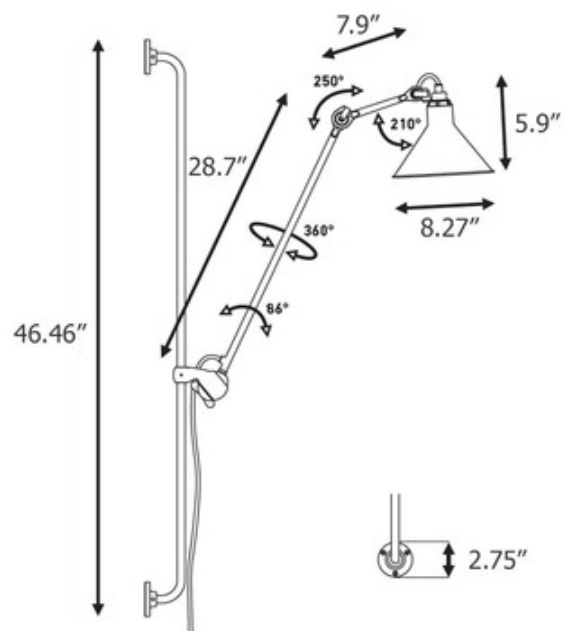

**BRAND**

DCW Editions

**DESCRIPTION**

Part of the iconic Lampe Gras collection originally designed in 1921, the N214 Wall Sconce brings a clean architectural look with hints of industrialism to your space. The shade adjusts to direct light and the arm adjusts at the joint and can be moved up and down the bar for ultimate control and flexibility.

<b>SHADE COLOR</b>	Black
<b>BODY FINISH</b>	Matte Black
<b>WATTAGE</b>	11W
<b>DIMMER</b>	Not Included
<b>DIMENSIONS</b>	8.27"W x 46.46"H x 36.6"D
<b>BULB NOT INCLUDED</b>	
<b>LAMP</b>	1 x B10/Candelabra (E12)/11W/120V LED

SPEC #

DCW903859

COMPANY

PROJECT

FIXTURE TYPE

APPROVED BY

DATE

---